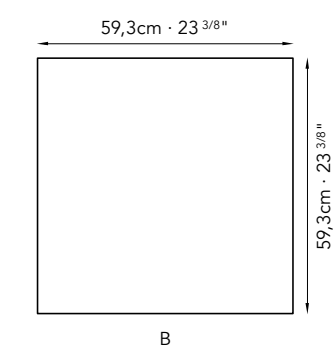

Sipàn Gold

Colori ed elementi contenuti nel pattern · Colors and elements in the pattern

- Atlas Seppia Per-Gold A: 2 pz
  B: 3 pz
- Elephant Gold A: 2 pz
  B: 2 pz
- Papiro Gold A: 2 pz
  B: 2 pz
- Pergamino Gold A: 4 pz