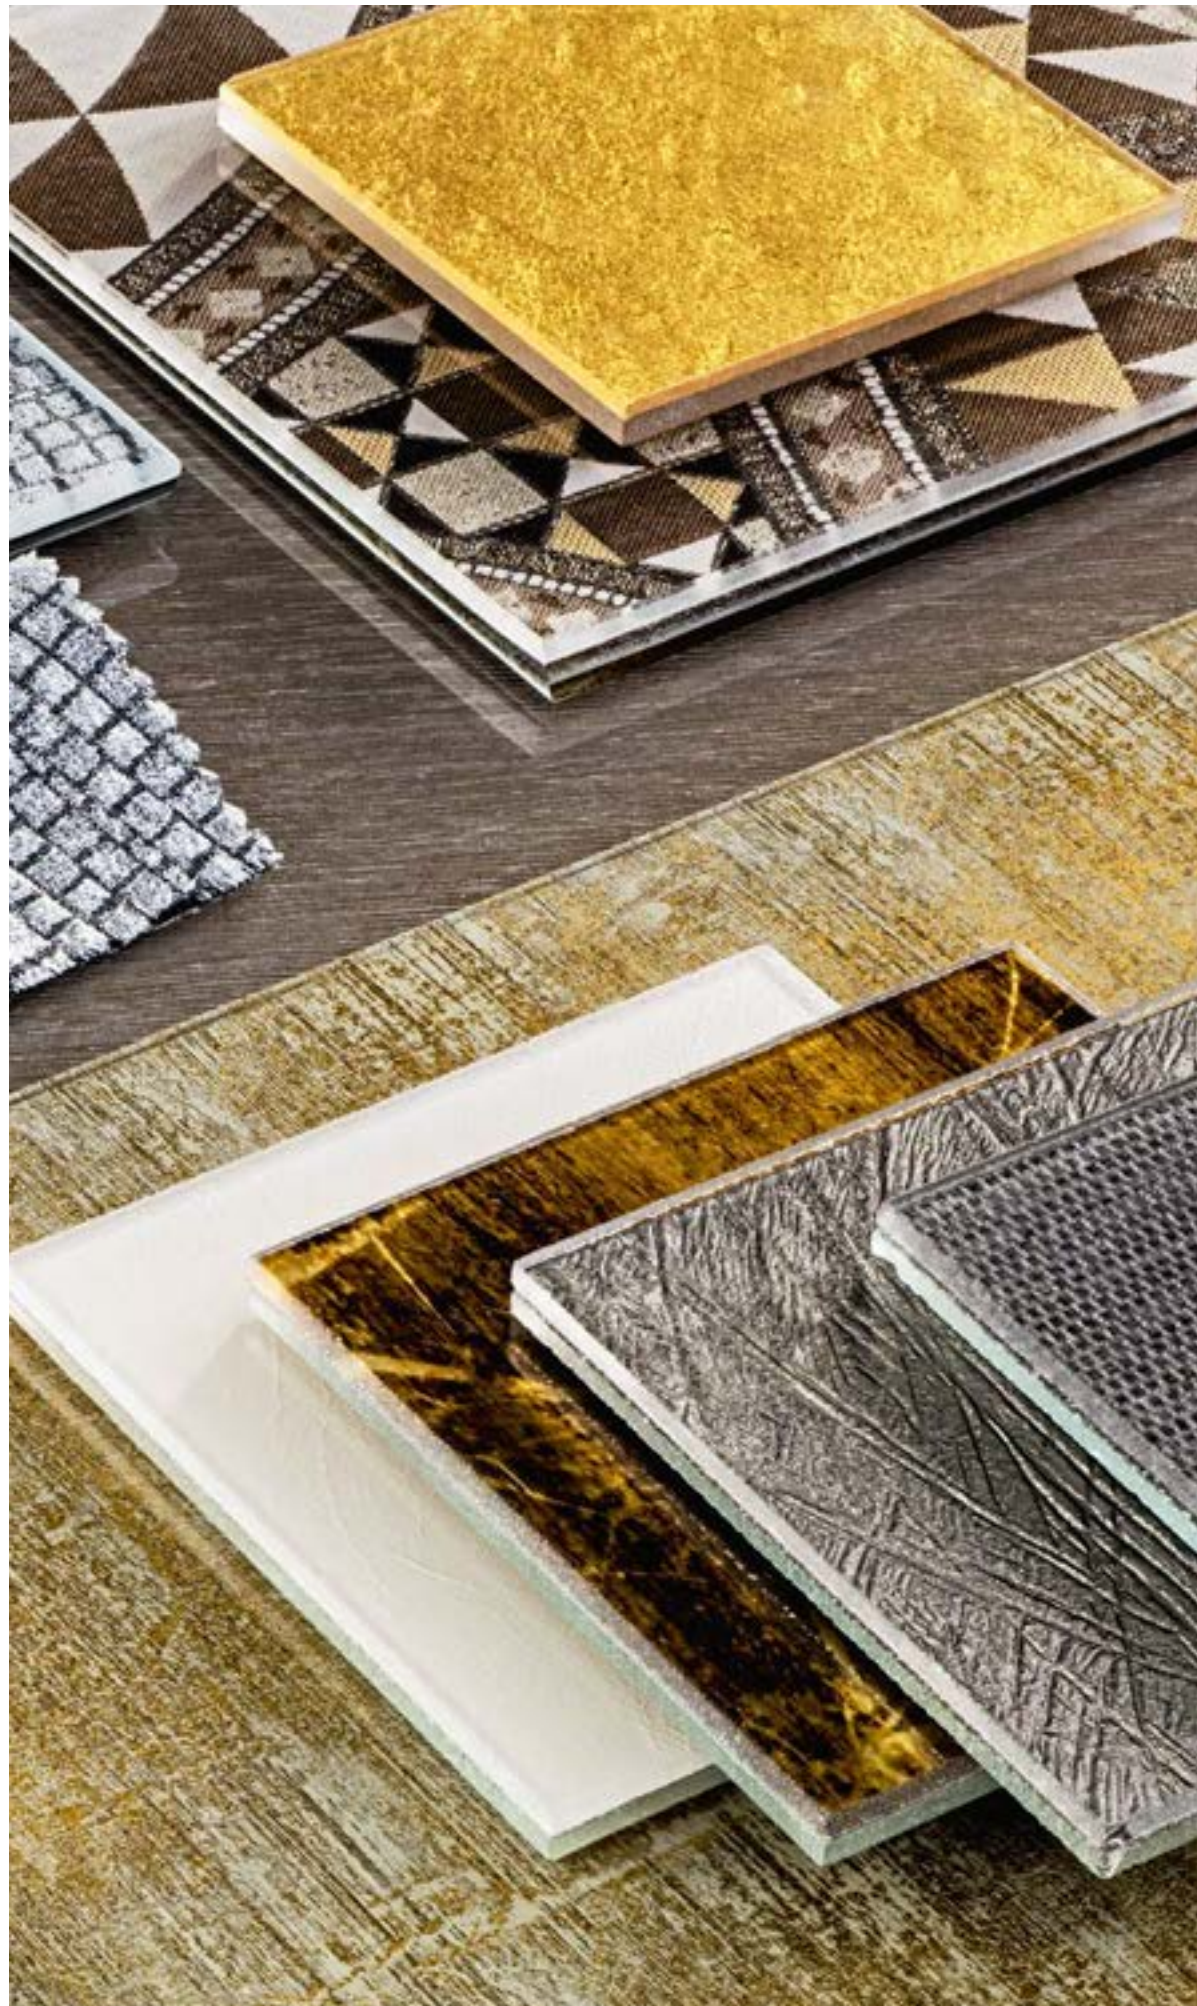

Tela White

3_Misura massima 120x280cm
Max width & length 47 1/4"x110 1/4"

Furniture, Lighting, Bathtub and Cabinet Pulls by SICIS

Iguana Tortora - Iguana Calima

Misura massima **120x280cm**
Max width & length 47 1/4"x110 1/4"