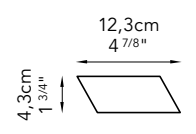

Agra Glacial

Colori ed elementi contenuti nel pattern · Colors and elements in the pattern

- Aluminium
- Mirror
- Pergamino Grey
- Vis One