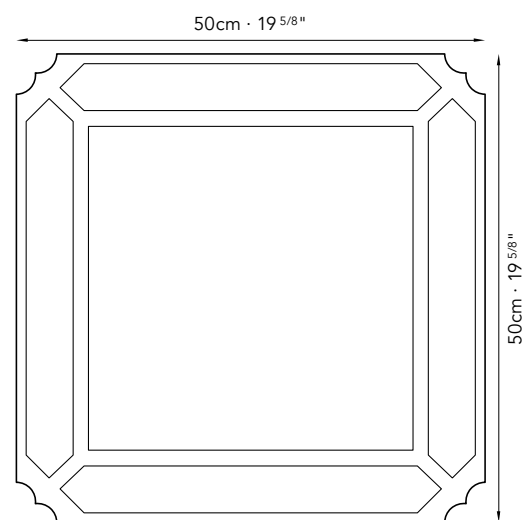

Nobilis Feather Black

Colori ed elementi contenuti nel pattern · Colors and elements in the pattern

Feather Black

Vis One

SICIS Bathtub Collection