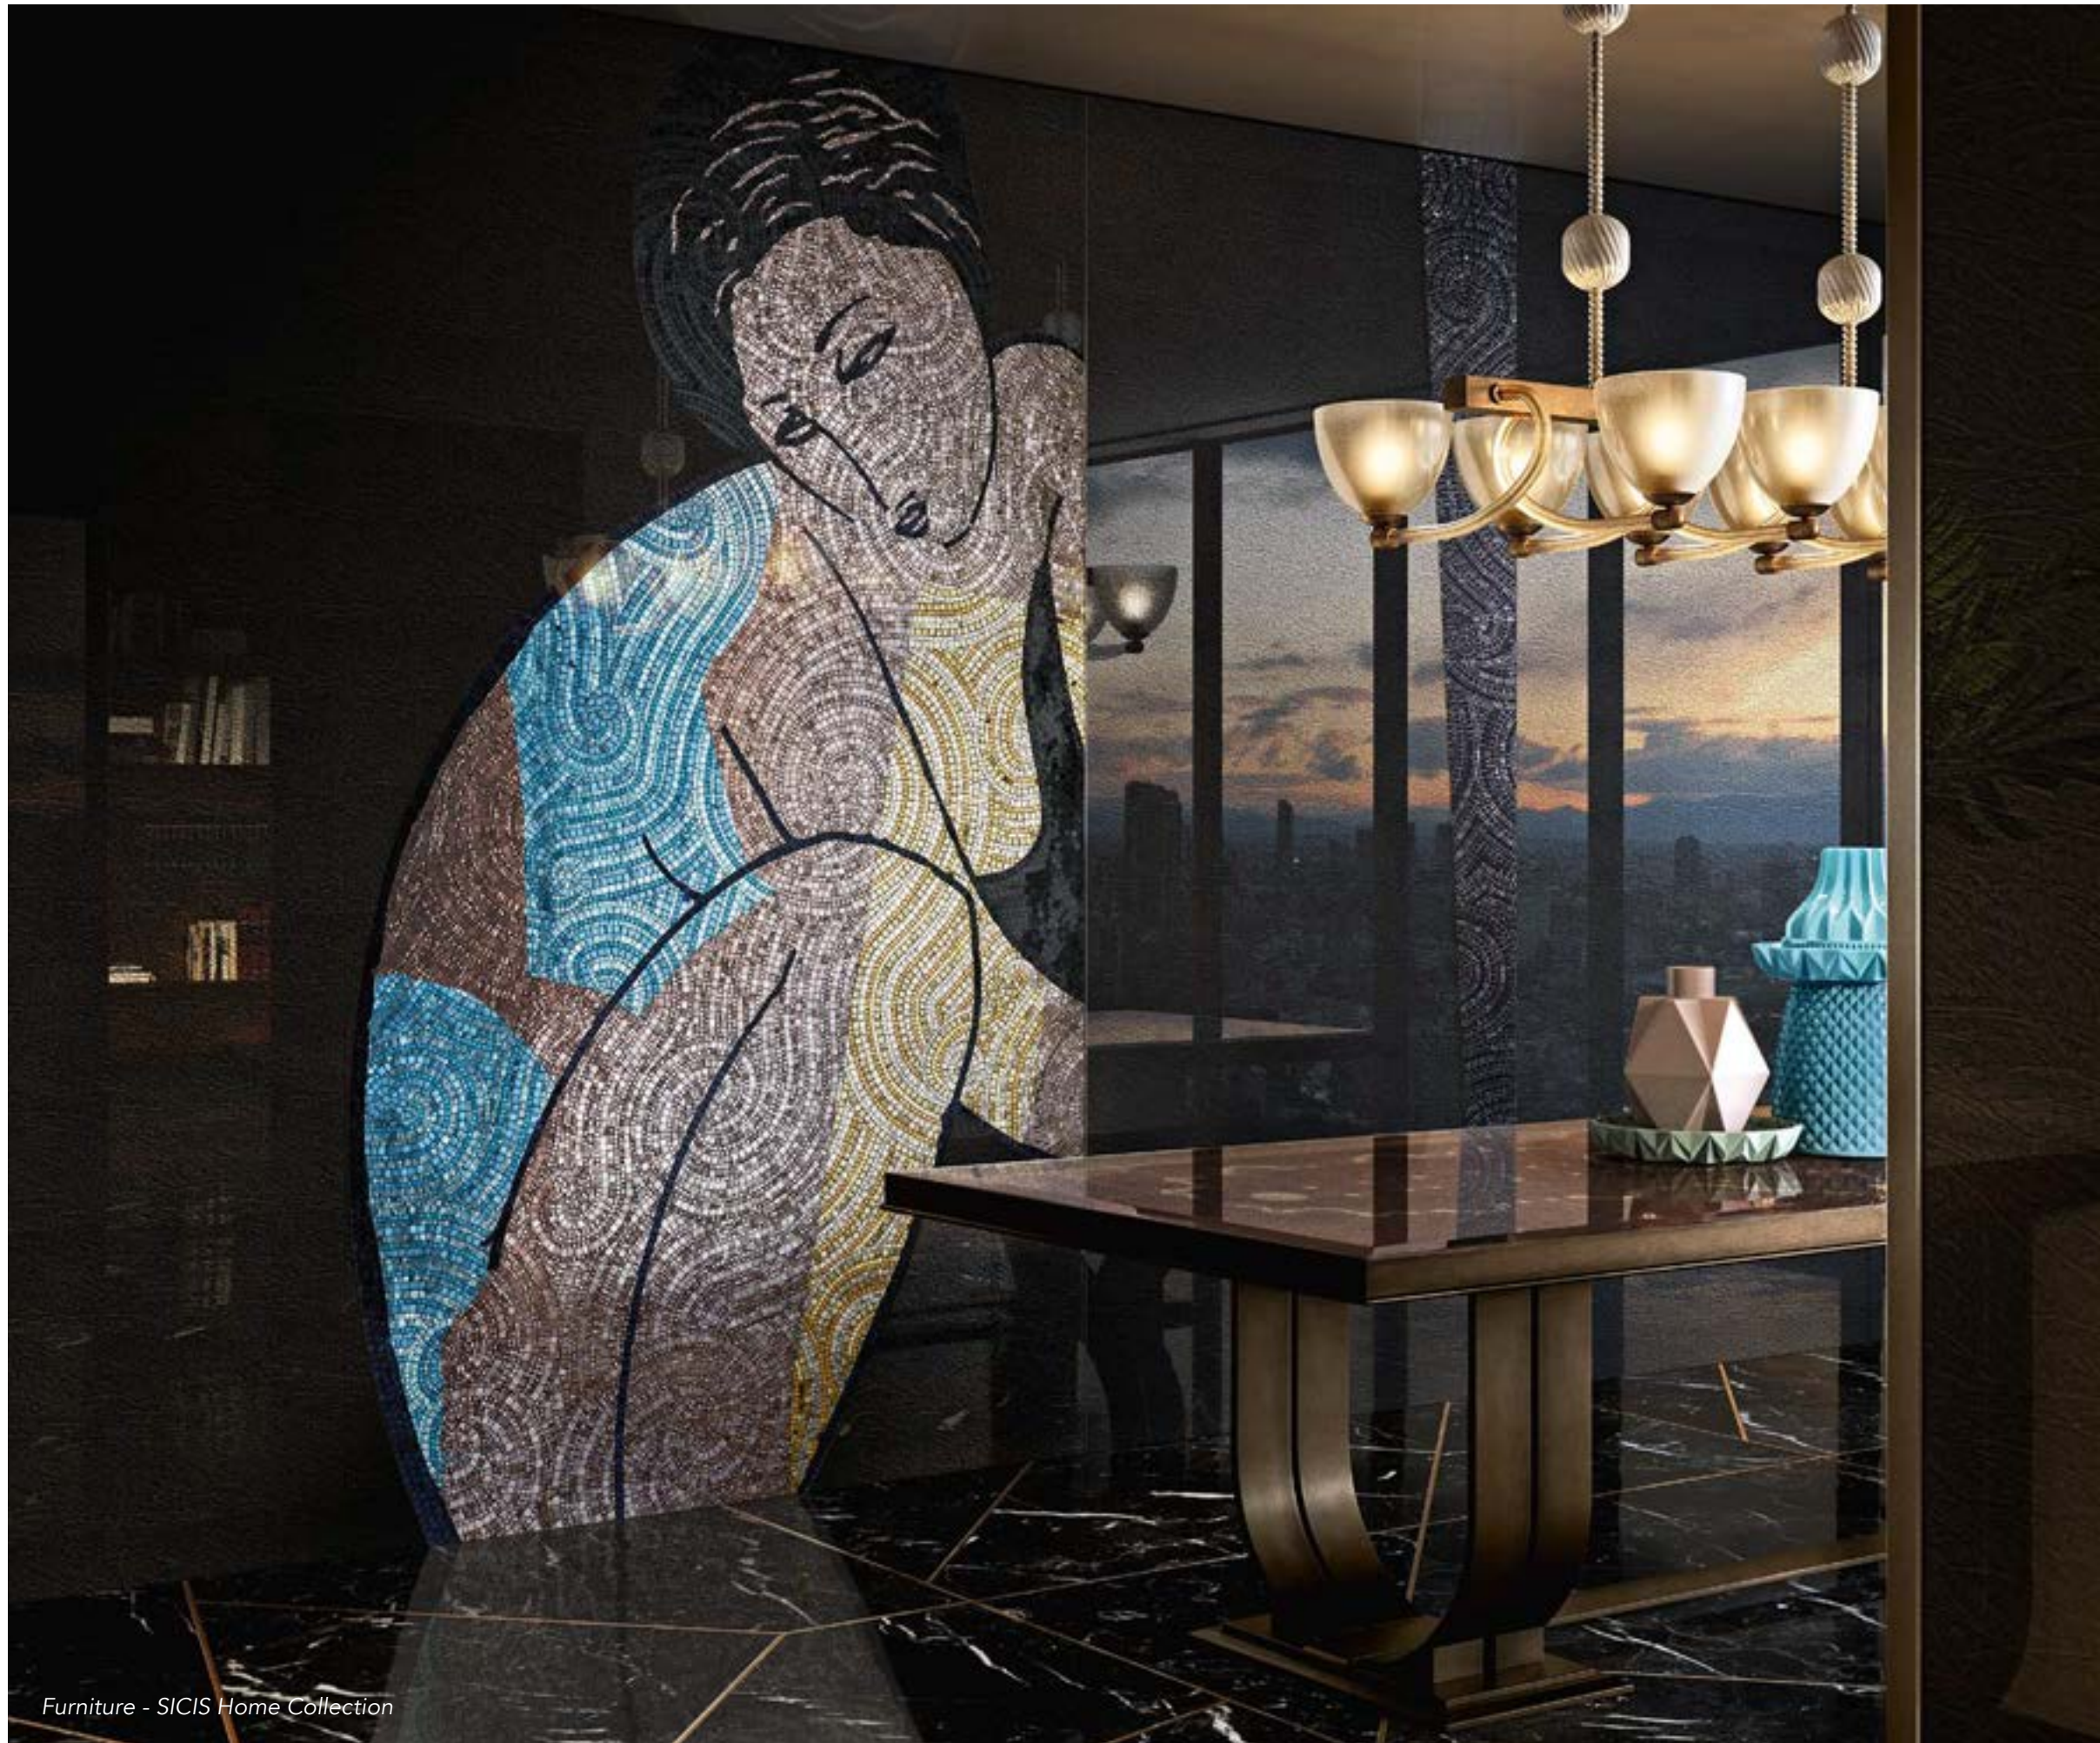

- Elephant Panna 8 px
- Feather Black 25 px
- Iguana Calima 16 px
- Suede Cream 11 px
- Vis Two 7 px

294,5cm · 116"

259,5cm · 102 1/8"

Furniture and Lighting - SICIS Home Collection

Furniture - SICIS Home Collection