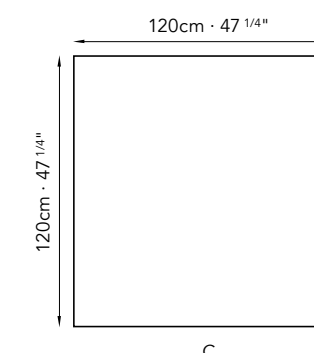

Monolite I [en]

Colori ed elementi contenuti nel pattern · Colors and elements in the pattern

- Elephant Calima A: 2 pz
  B: 1 pz
  C: 1 pz
- Filo Silver A: 2 pz
  B: 2 pz
- Timber Glacial A: 2 pz
  B: 1 pz