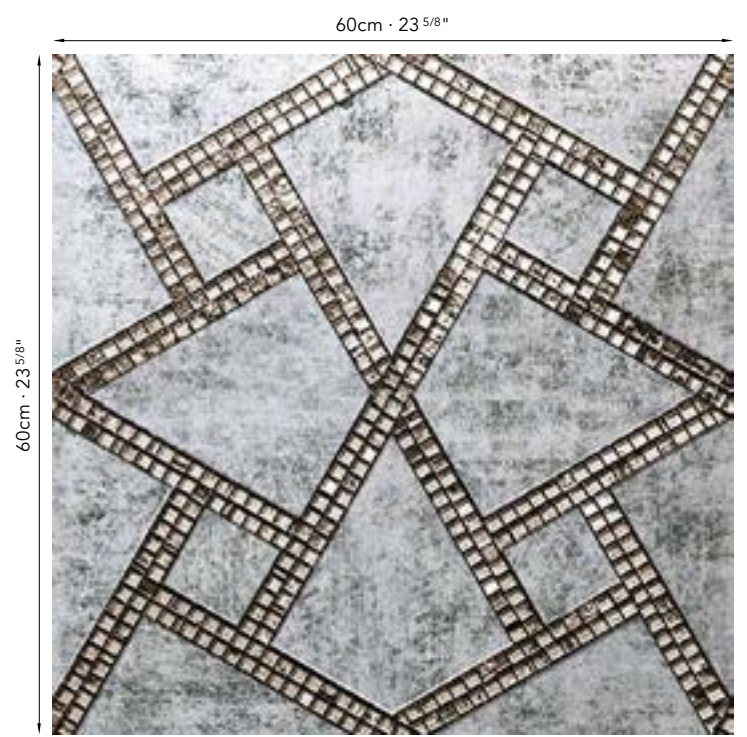

Jacy

Colori ed elementi contenuti nel pattern · Colors and elements in the pattern

- Antique
- Artistic Mosaic Platinum
- Artistic Mosaic Platinum Tide