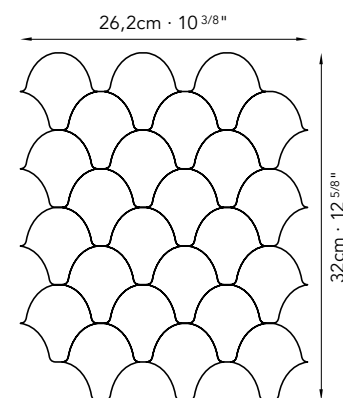

Snake Aluminium