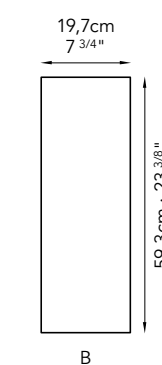

Diaclasi Fumè

Colori ed elementi contenuti nel pattern · Colors and elements in the pattern

- Boheme Grey A: 10 pz
  B: 4 pz
- Elephant Charcoal A: 6 pz
- Feather Grey B: 11 pz
  C: 6 pz
- Tela Dark A: 8 pz