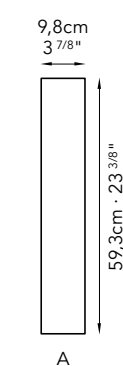

Diaclasi Fumè

Colori ed elementi contenuti nel pattern · Colors and elements in the pattern

- Boheme Grey A: 10 pz
  B: 4 pz
- Elephant Charcoal A: 6 pz
- Feather Grey B: 11 pz
  C: 6 pz
- Tela Dark A: 8 pz