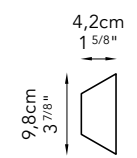

Geode Gold

Colori ed elementi contenuti nel pattern · Colors and elements in the pattern

- Papiro Gold 16 pz
- Pergamino Gold 16 pz