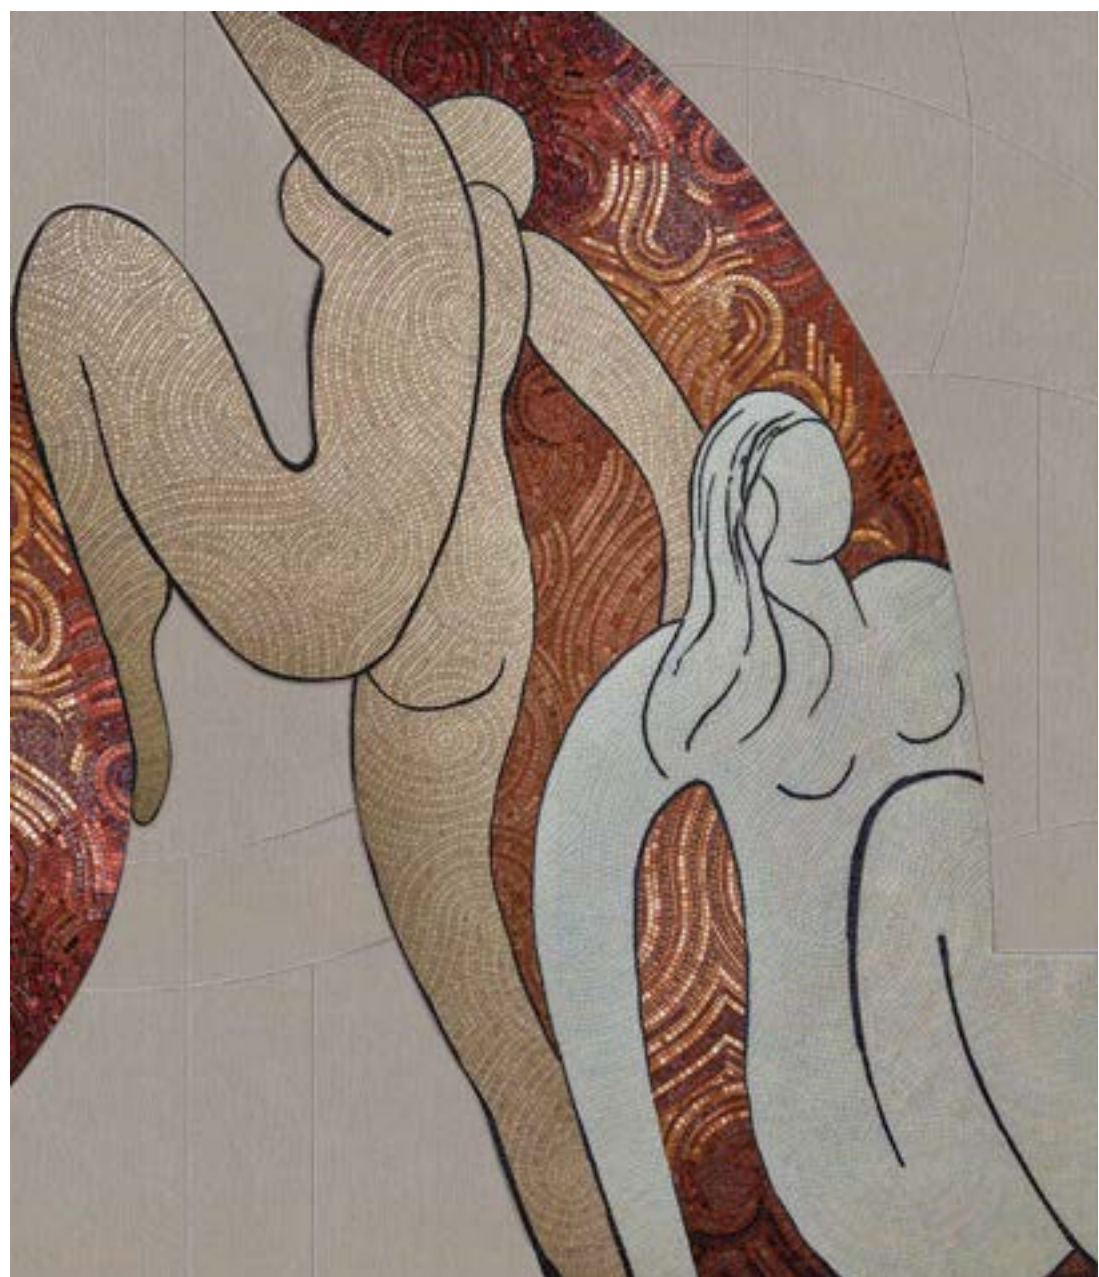

Les Ballets Russes

Colori ed elementi contenuti nel pattern · Colors and elements in the pattern

-  Iguana Tortora
-  Artistic Mosaic

240cm · 94 1/2"

280cm · 110 1/4"

Furniture and Lighting - SICIS Home Collection