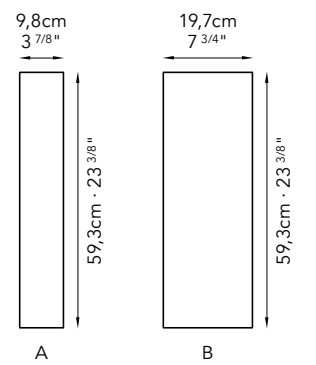

Diaclasi Gold

Colori ed elementi contenuti nel pattern · Colors and elements in the pattern

A: 5 pz Feather Black

A: 9 pz
B: 1 pz
C: 1 pz

A: 7 pz
B: 8 pz

A: 2 pz
B: 8 pz

A: 6 pz
B: 2 pz
C: 1 pz
D: 1 pz

A: 7 pz
B: 2 pz