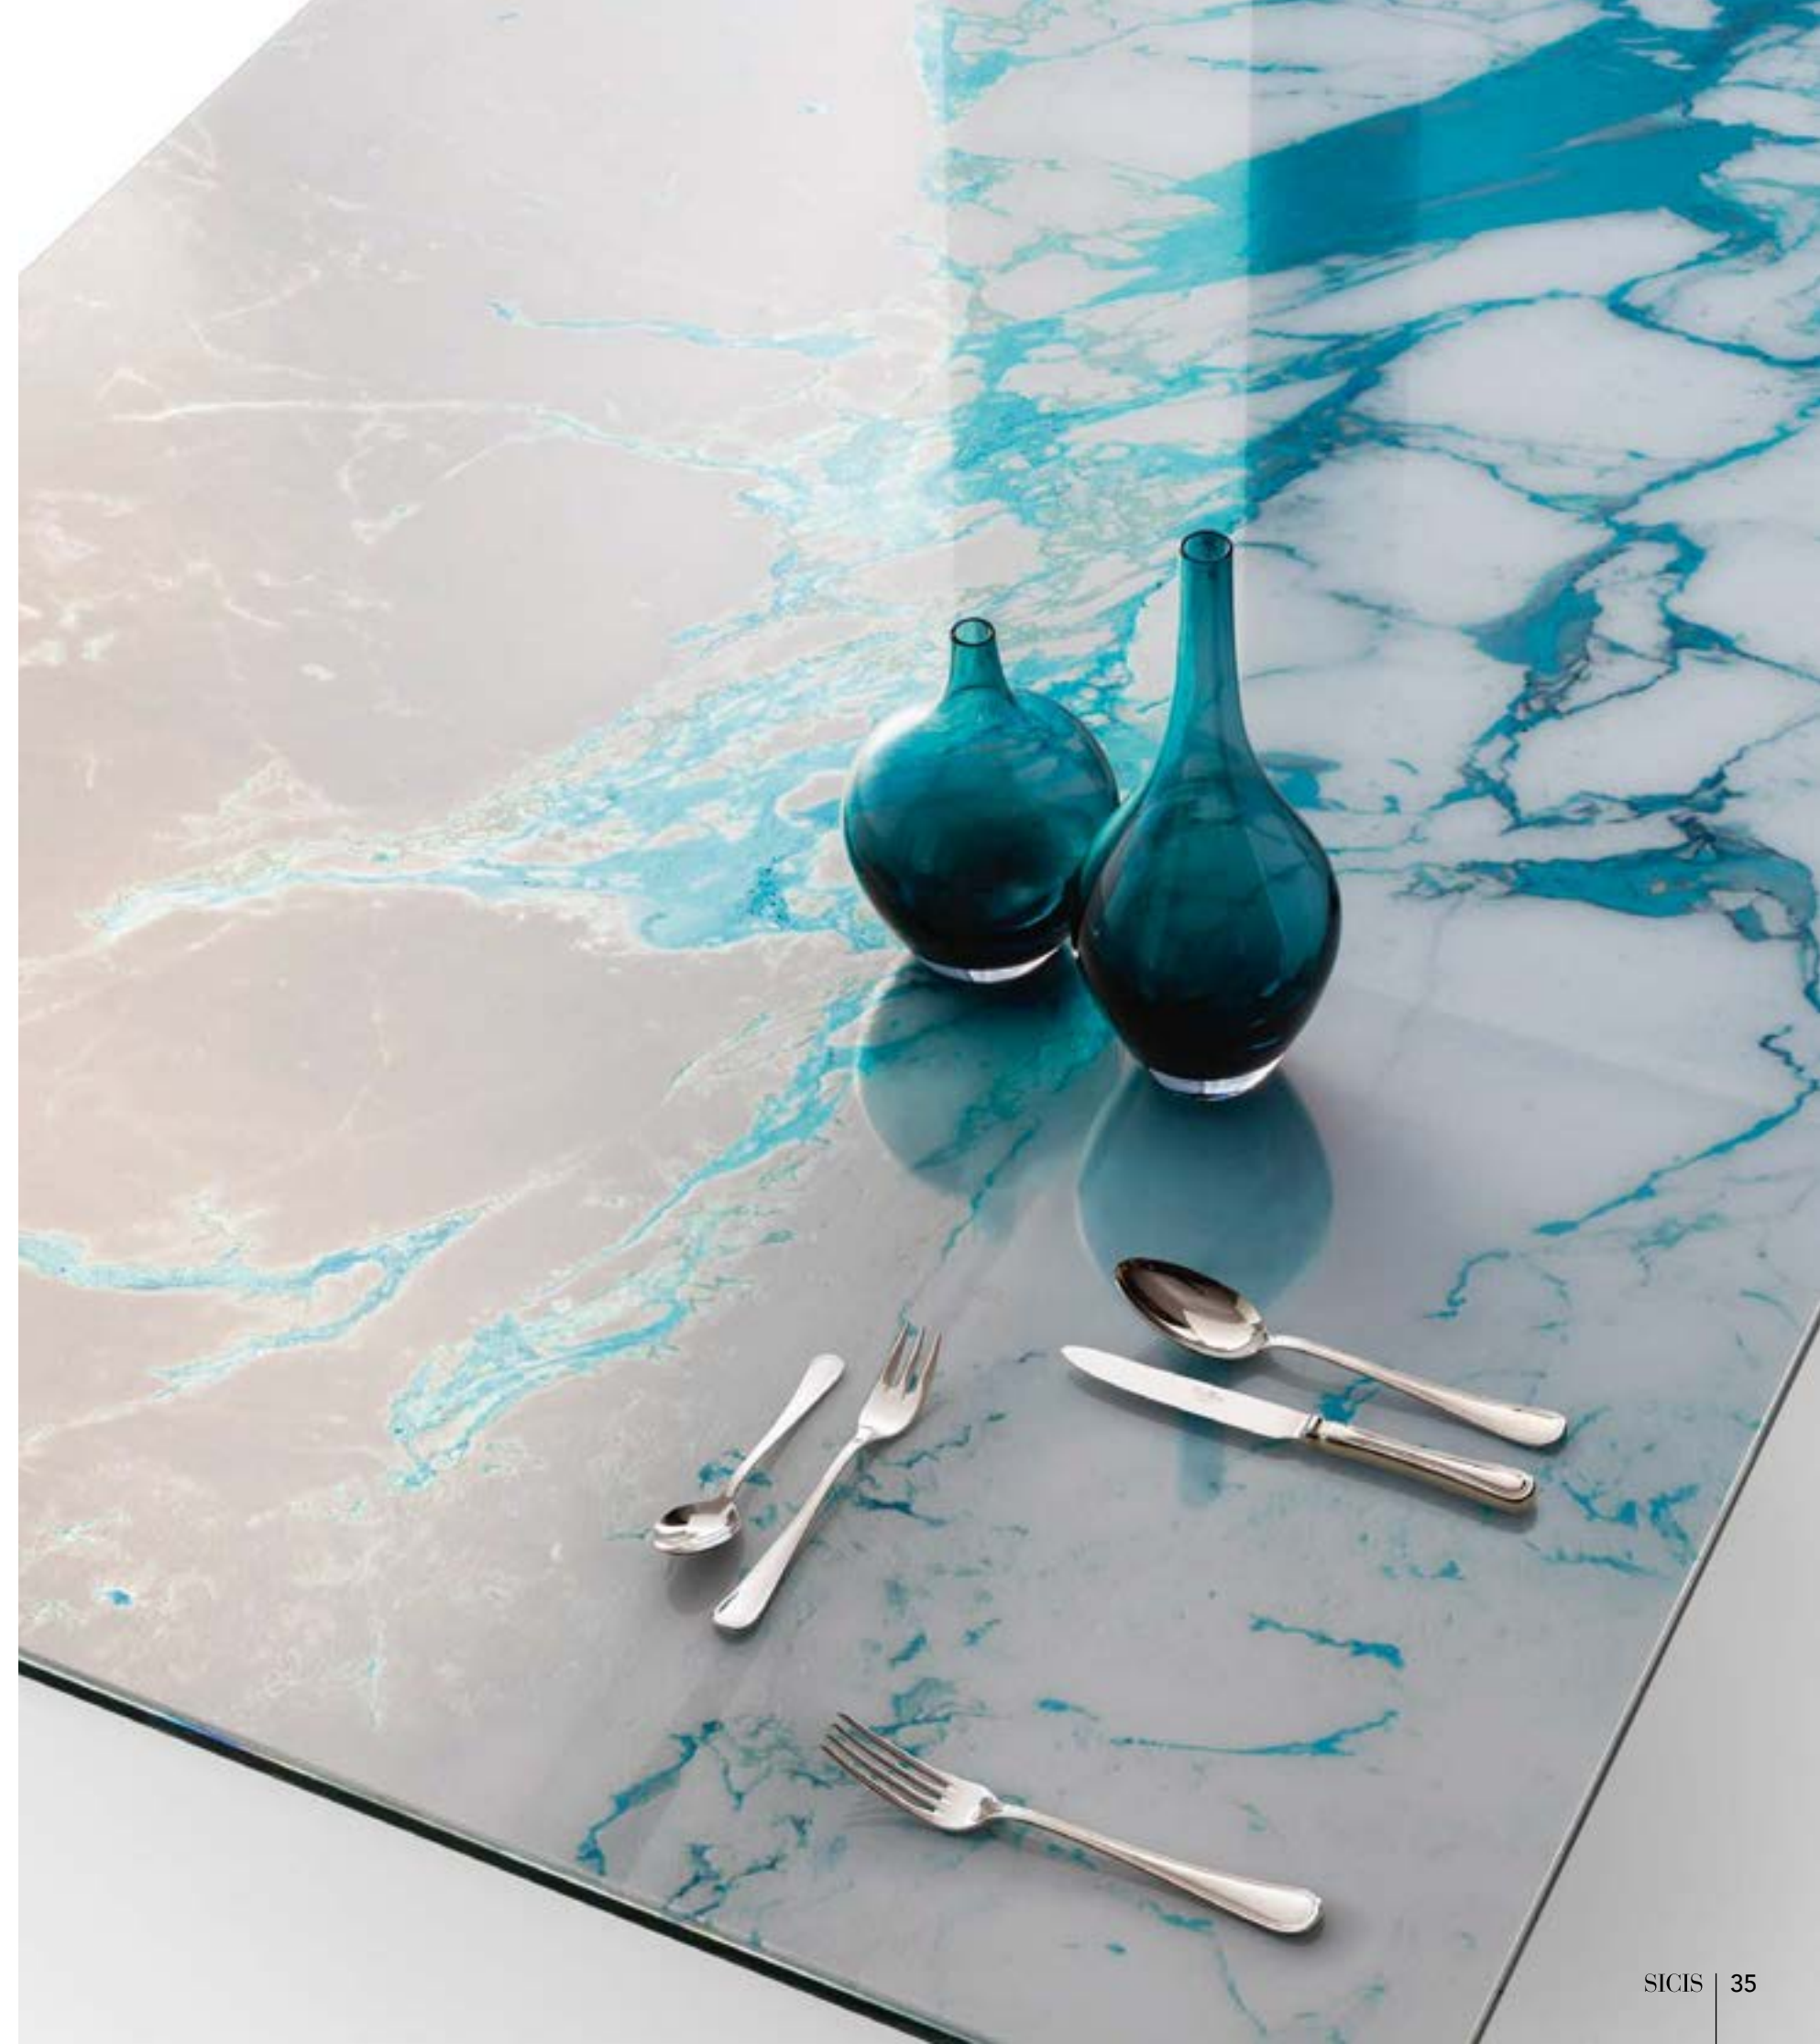

Electric Marble

Max Size 120x280cm · 47 1/4"x110 1/4" · **Special Big Size 138x290cm · 54 3/8"x114 1/8"**