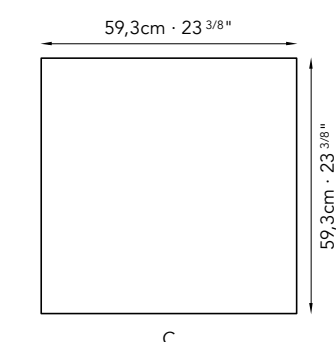

Diaclasi Fumè

Colori ed elementi contenuti nel pattern · Colors and elements in the pattern

- Boheme Grey A: 10 pz
  B: 4 pz
- Elephant Charcoal A: 6 pz
- Feather Grey B: 11 pz
  C: 6 pz
- Tela Dark A: 8 pz