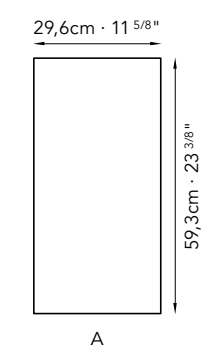

Sipàn Gold

Colori ed elementi contenuti nel pattern · Colors and elements in the pattern

- Atlas Seppia Per-Gold A: 2 pz
  B: 3 pz
- Elephant Gold A: 2 pz
  B: 2 pz
- Papiro Gold A: 2 pz
  B: 2 pz
- Pergamino Gold A: 4 pz