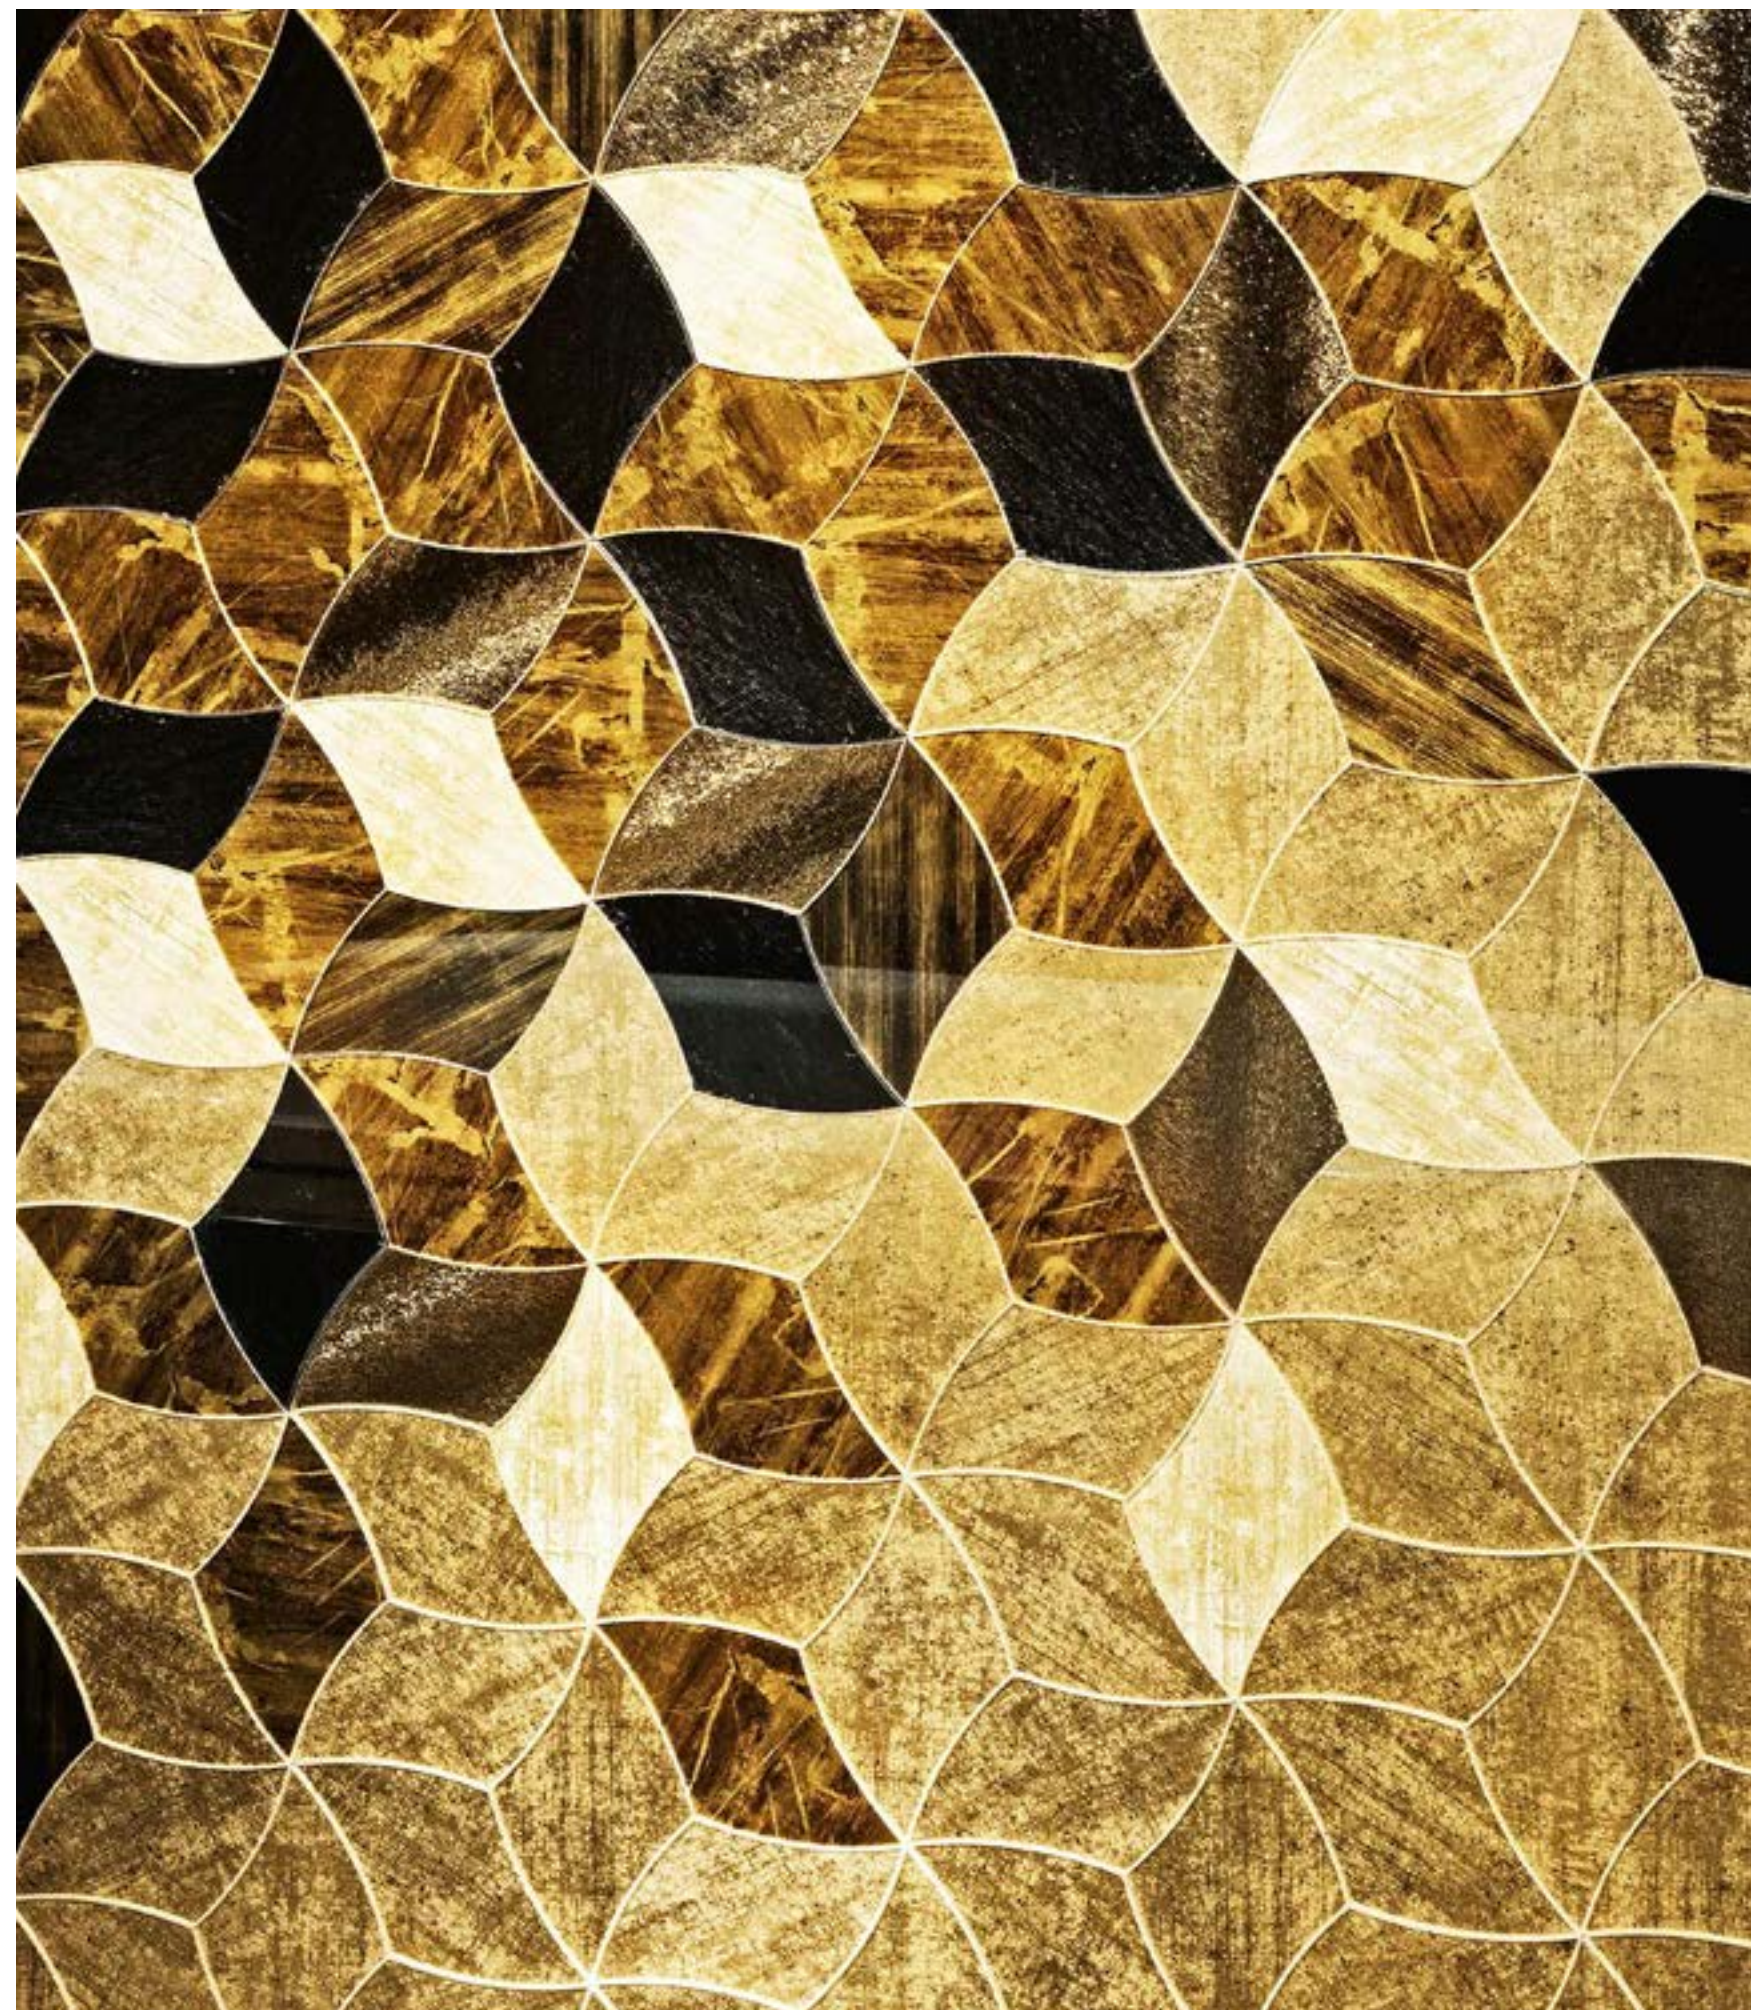

Índice Pattern
Pattern Index