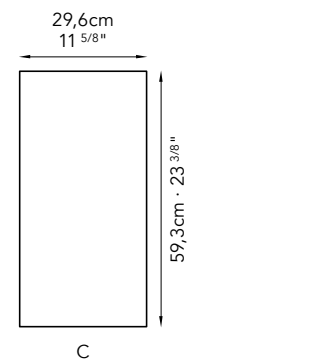

Diaclasi Gold

Colori ed elementi contenuti nel pattern · Colors and elements in the pattern

A: 5 pz Feather Black

A: 9 pz
B: 1 pz
C: 1 pz

A: 7 pz
B: 8 pz

A: 2 pz
B: 8 pz

A: 6 pz
B: 2 pz
C: 1 pz
D: 1 pz

A: 7 pz
B: 2 pz