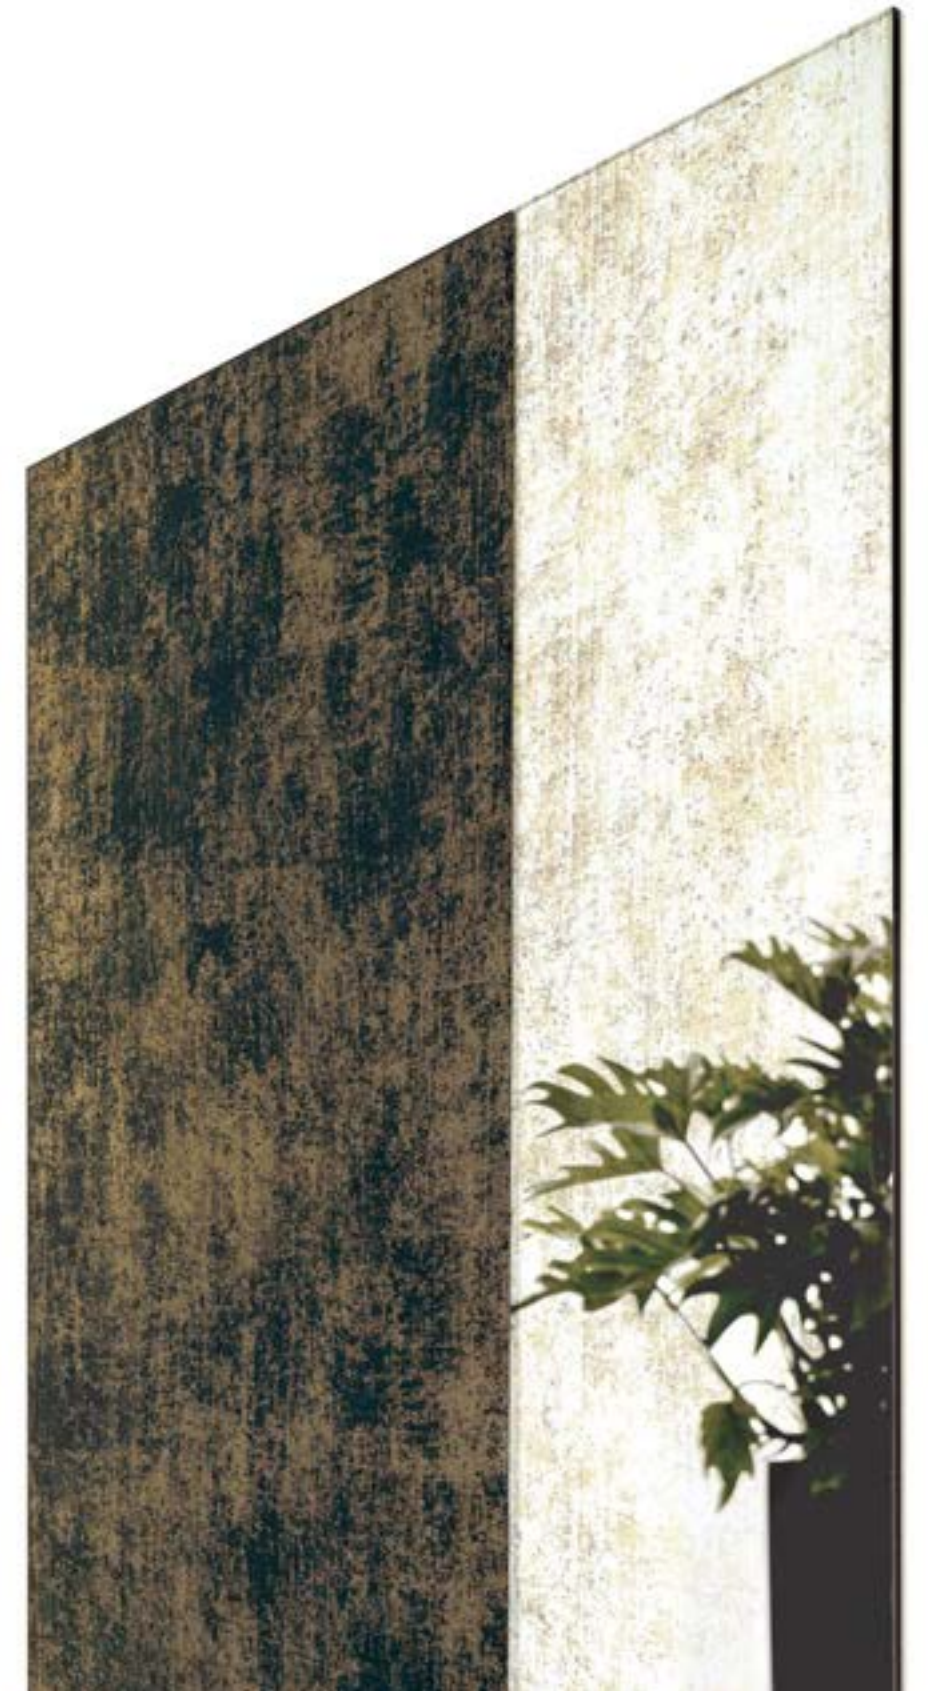

Antique Ocra
Misura massima 115x255cm
Max width & length 45 1/4"x100 3/8"