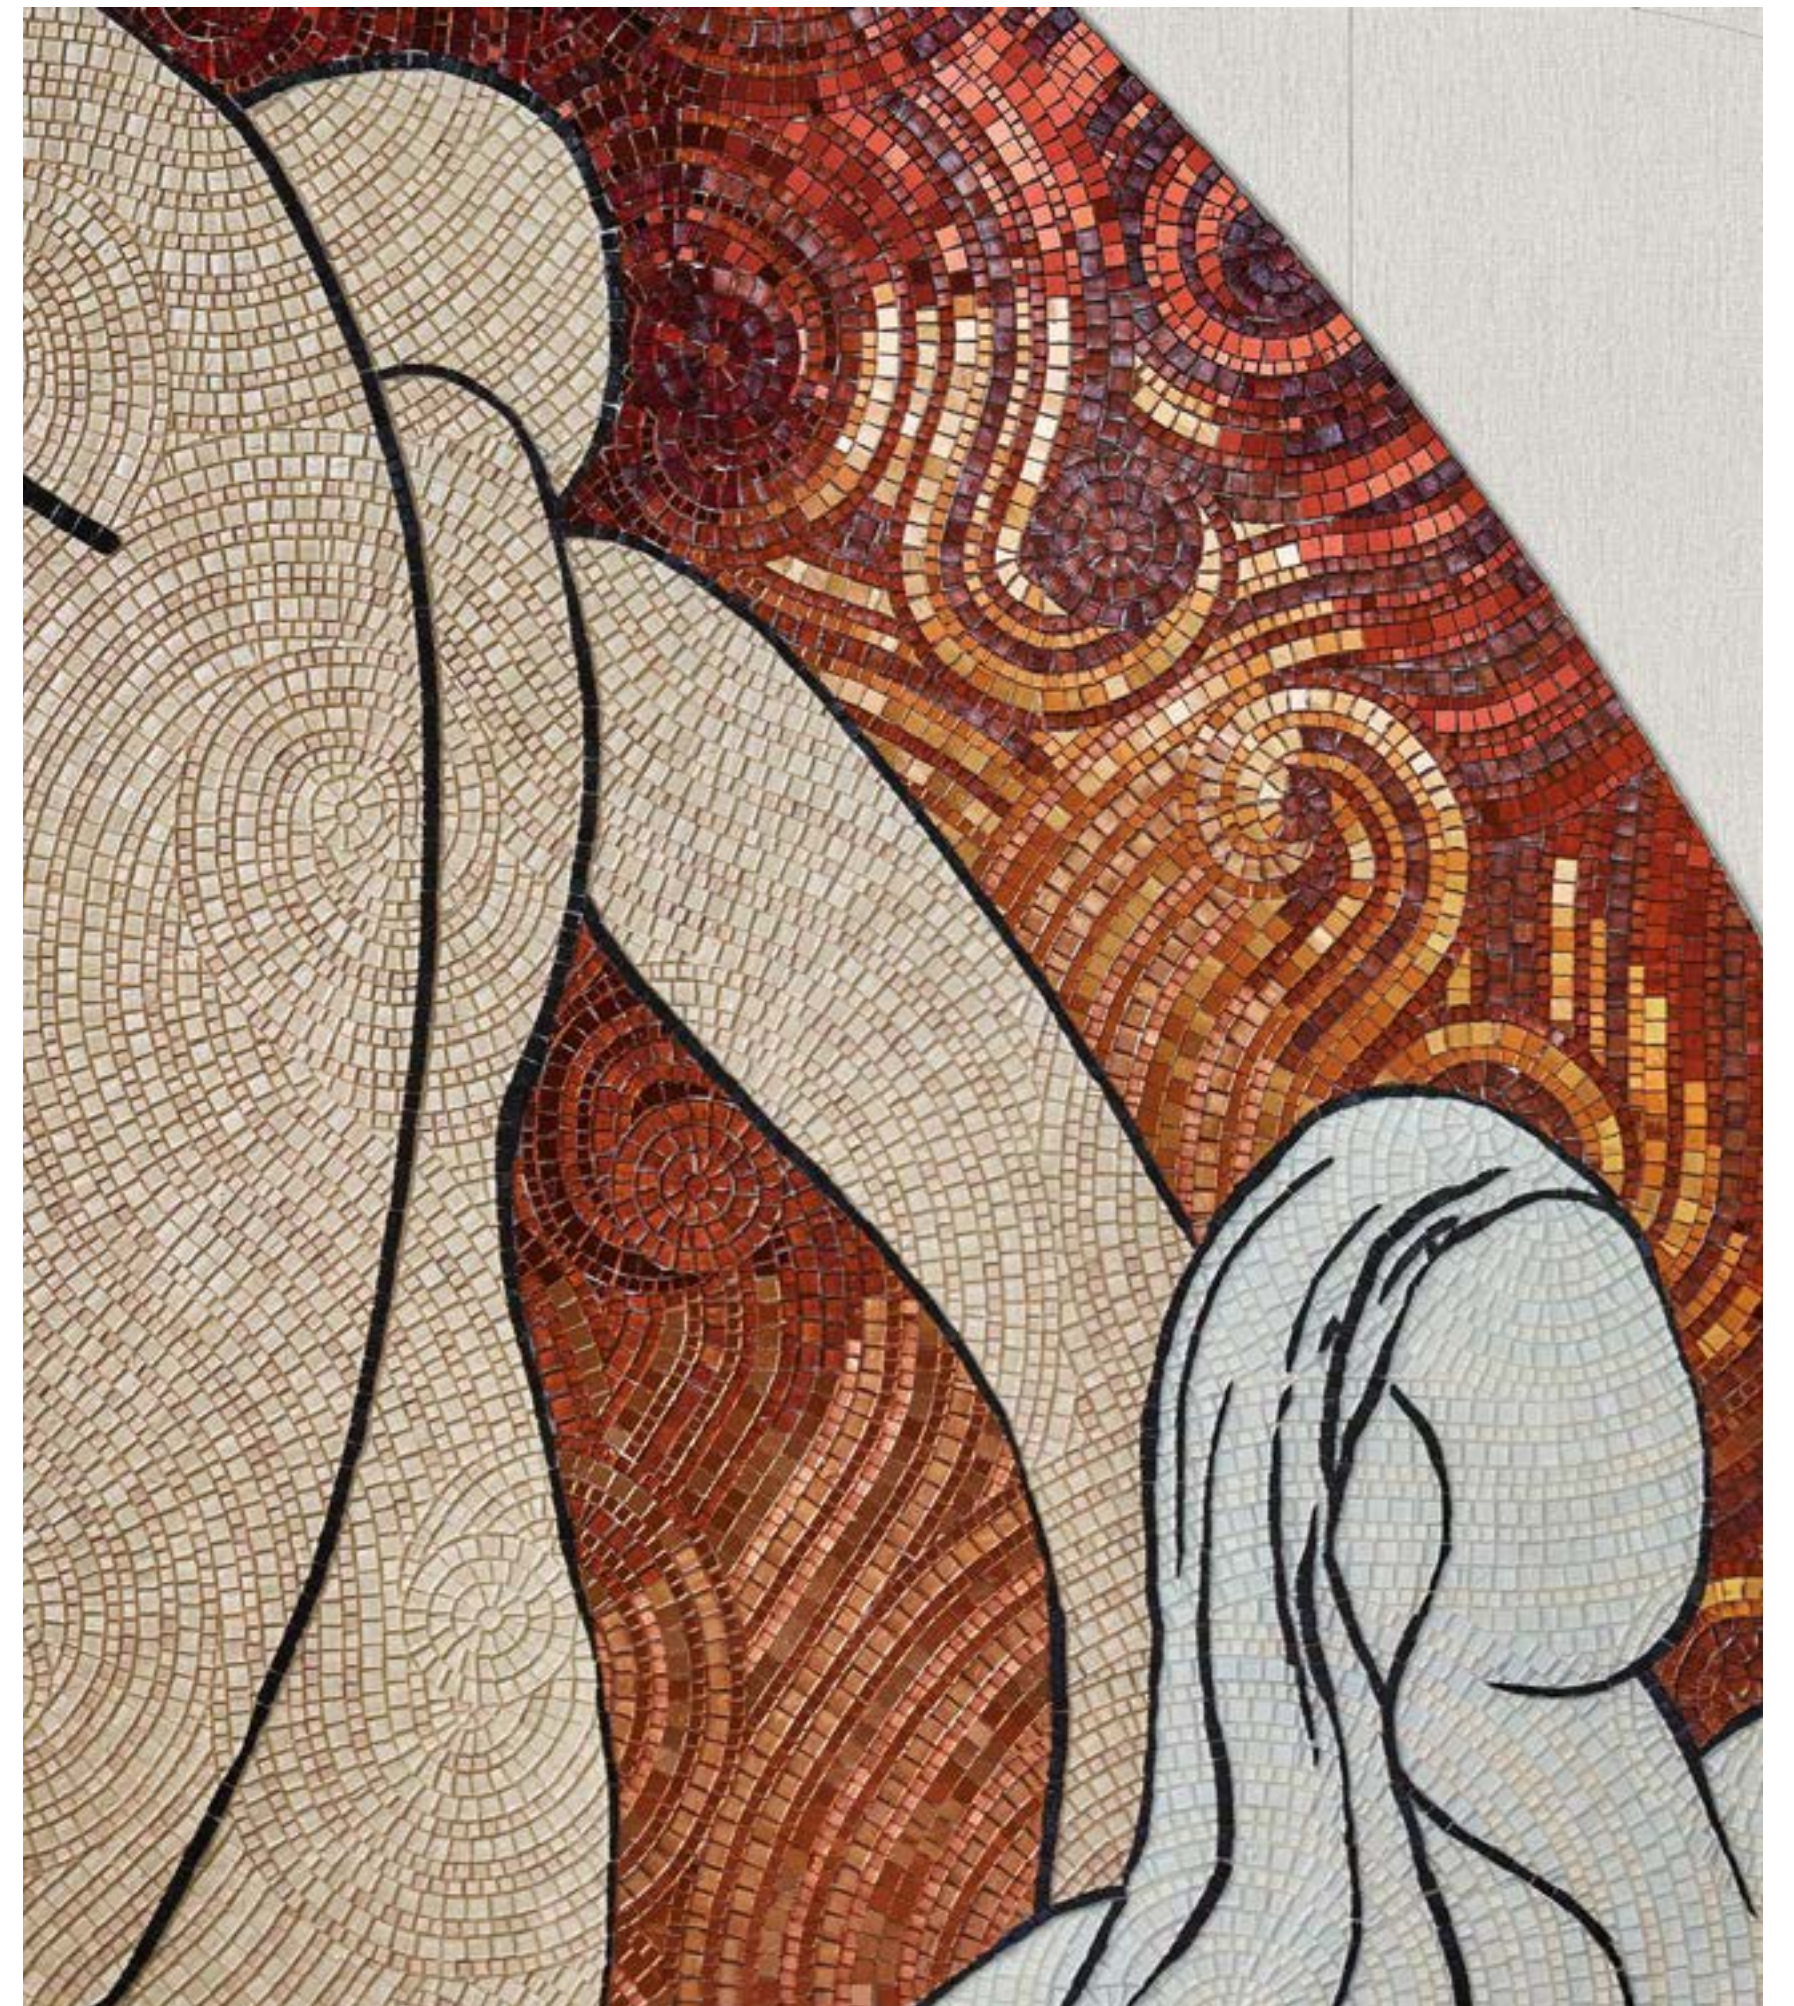

Les Ballets Russes

Colori ed elementi contenuti nel pattern · Colors and elements in the pattern

-  Iguana Tortora
-  Artistic Mosaic

240cm · 94 1/2"

280cm · 110 1/4"

Furniture and Lighting - SICIS Home Collection