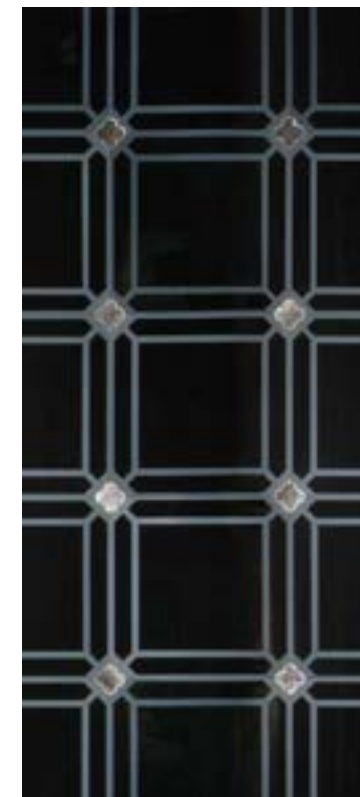

Nobilis Feather Black · page 264
Feather Black, Vis One