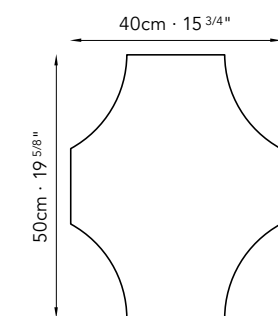

Columna Taupe & Paon

Colori ed elementi contenuti nel pattern · Colors and elements in the pattern

Corteza Brown

Tela Grey