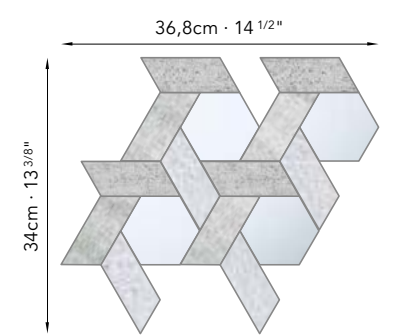

Agra Glacial

Colori ed elementi contenuti nel pattern · Colors and elements in the pattern

- Aluminium
- Mirror
- Pergamino Grey
- Vis One