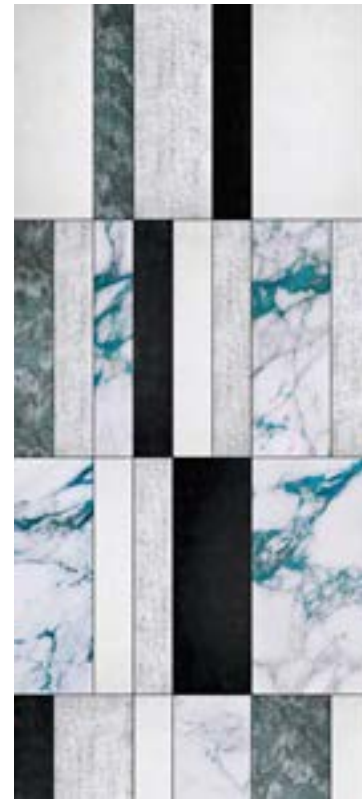

Diaclasi Electric Turchese · page 42
Electric Marble Cal Turchese,
Feather Black, Peltro Mud,
Pergamino Grey, Tela White