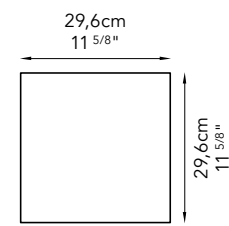

297cm · 116 7/8"

9,8cm
3 7/8"

A

19,7cm
7 3/4"

B

29,6cm
11 5/8"

C

59,3cm · 23 3/8"

240cm · 94 1/2"

280cm · 110 1/4"

1_Fuliggine misura massima **120x280cm**
Max width & length 47 1/4"x110 1/4"
2_Tela Grey misura massima **120x280cm**
Max width & length 47 1/4"x110 1/4"

Furniture and Lighting - SICIS Home Collection

C

1_Troy Feather Grey
2_Troy Peltro Mud
3_Troy Tela White

Furniture - SICIS Home Collection

Petro Mud Floor

Spessore 10 mm - Dimensione 60x120cm
Thickness 10 mm - Dimension 23 5/8"x47 1/4"

Saturno Contro Blue