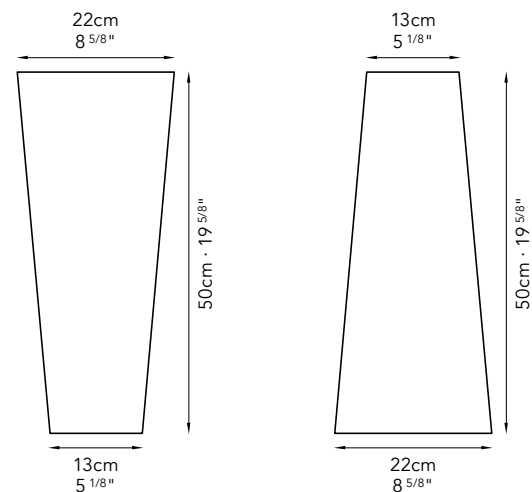

Bansa Gold

Colori ed elementi contenuti nel pattern · Colors and elements in the pattern

Papiro Gold

Pergamino Gold

Furniture, Lighting and Flooring by SICIS