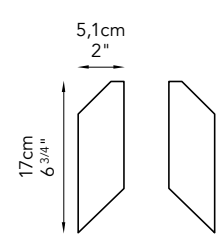

Arabic

Colori ed elementi contenuti nel pattern · Colors and elements in the pattern

- Filo Silver
- Artistic Mosaic Platinum
- Artistic Mosaic Platinum Tide