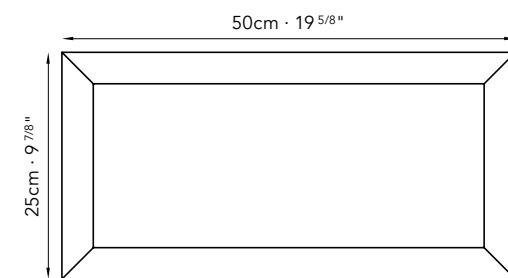

Clavum Big Feather Black

SICIS Bathtub Collection