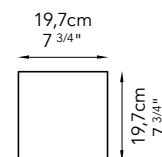

Miquad Grad Terra

Colori ed elementi contenuti nel pattern · Colors and elements in the pattern

3 pz		Boheme Grey	25 pz		Corteza Brown
60 pz		Pergamino Gold	16 pz		Tela Brown
36 pz		Vis Two			

275,8cm · 108 5/8"