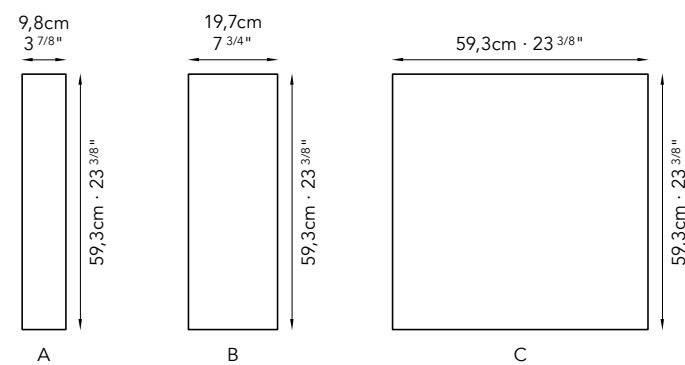

Diaclasi Glacial

Colori ed elementi contenuti nel pattern · Colors and elements in the pattern

A: 6 pz		Antique	B: 4 pz		Bucolico White Per-Grey
A: 9 pz		Elephant Panna	A: 9 pz		Pergamino Grey
B: 9 pz		Tela White	C: 2 pz		
C: 3 pz			B: 5 pz