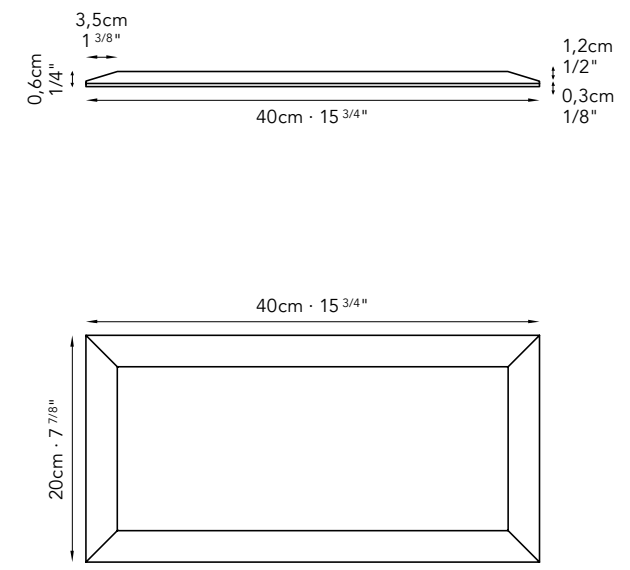

Pergamino Grey

Misura massima **120x280cm**
Max width & length 47 1/4"x110 1/4"

Fragments Grey (Inserts)

Misura pattern **95,6x318,6cm**
Pattern size 37 5/8"x125 3/8"

Artistic Mosaic

Feather Black

Artistic Mosaic Decor and Bathtub by SICIS