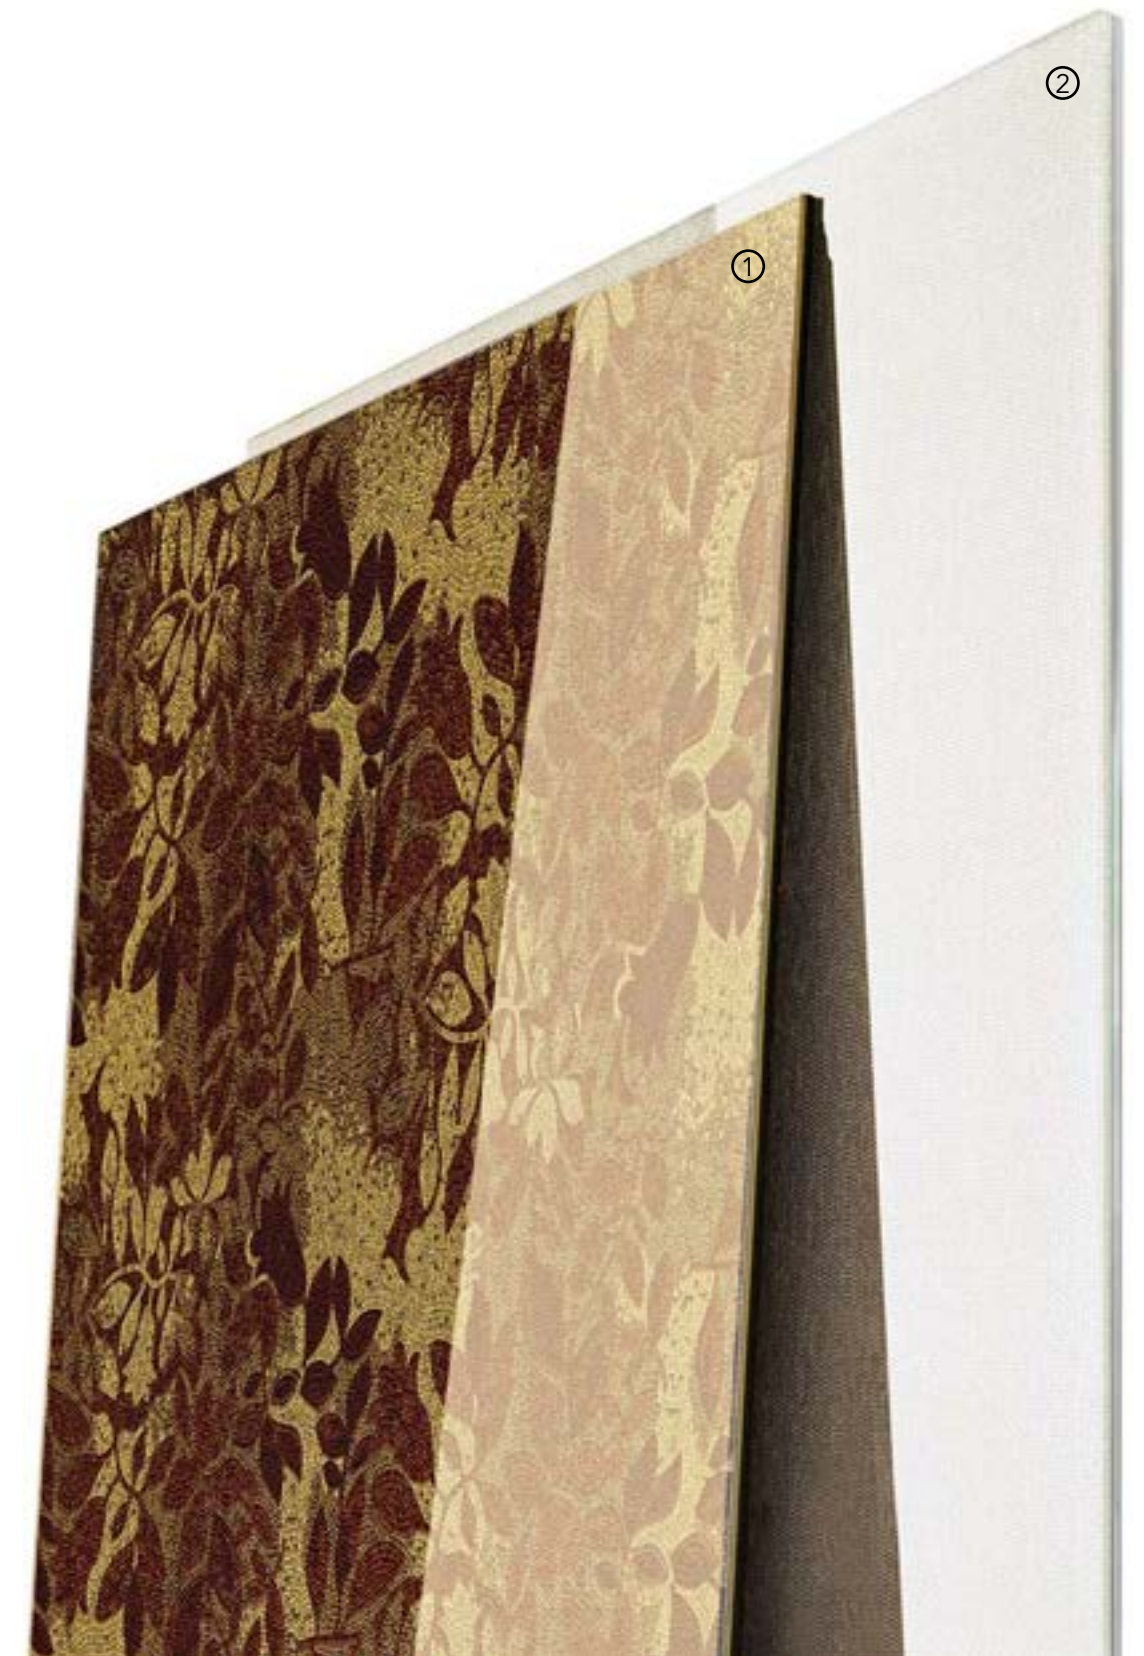

Tela White

2_Misura massima **120x280cm**
Max width & length 47 1/4"x110 1/4"