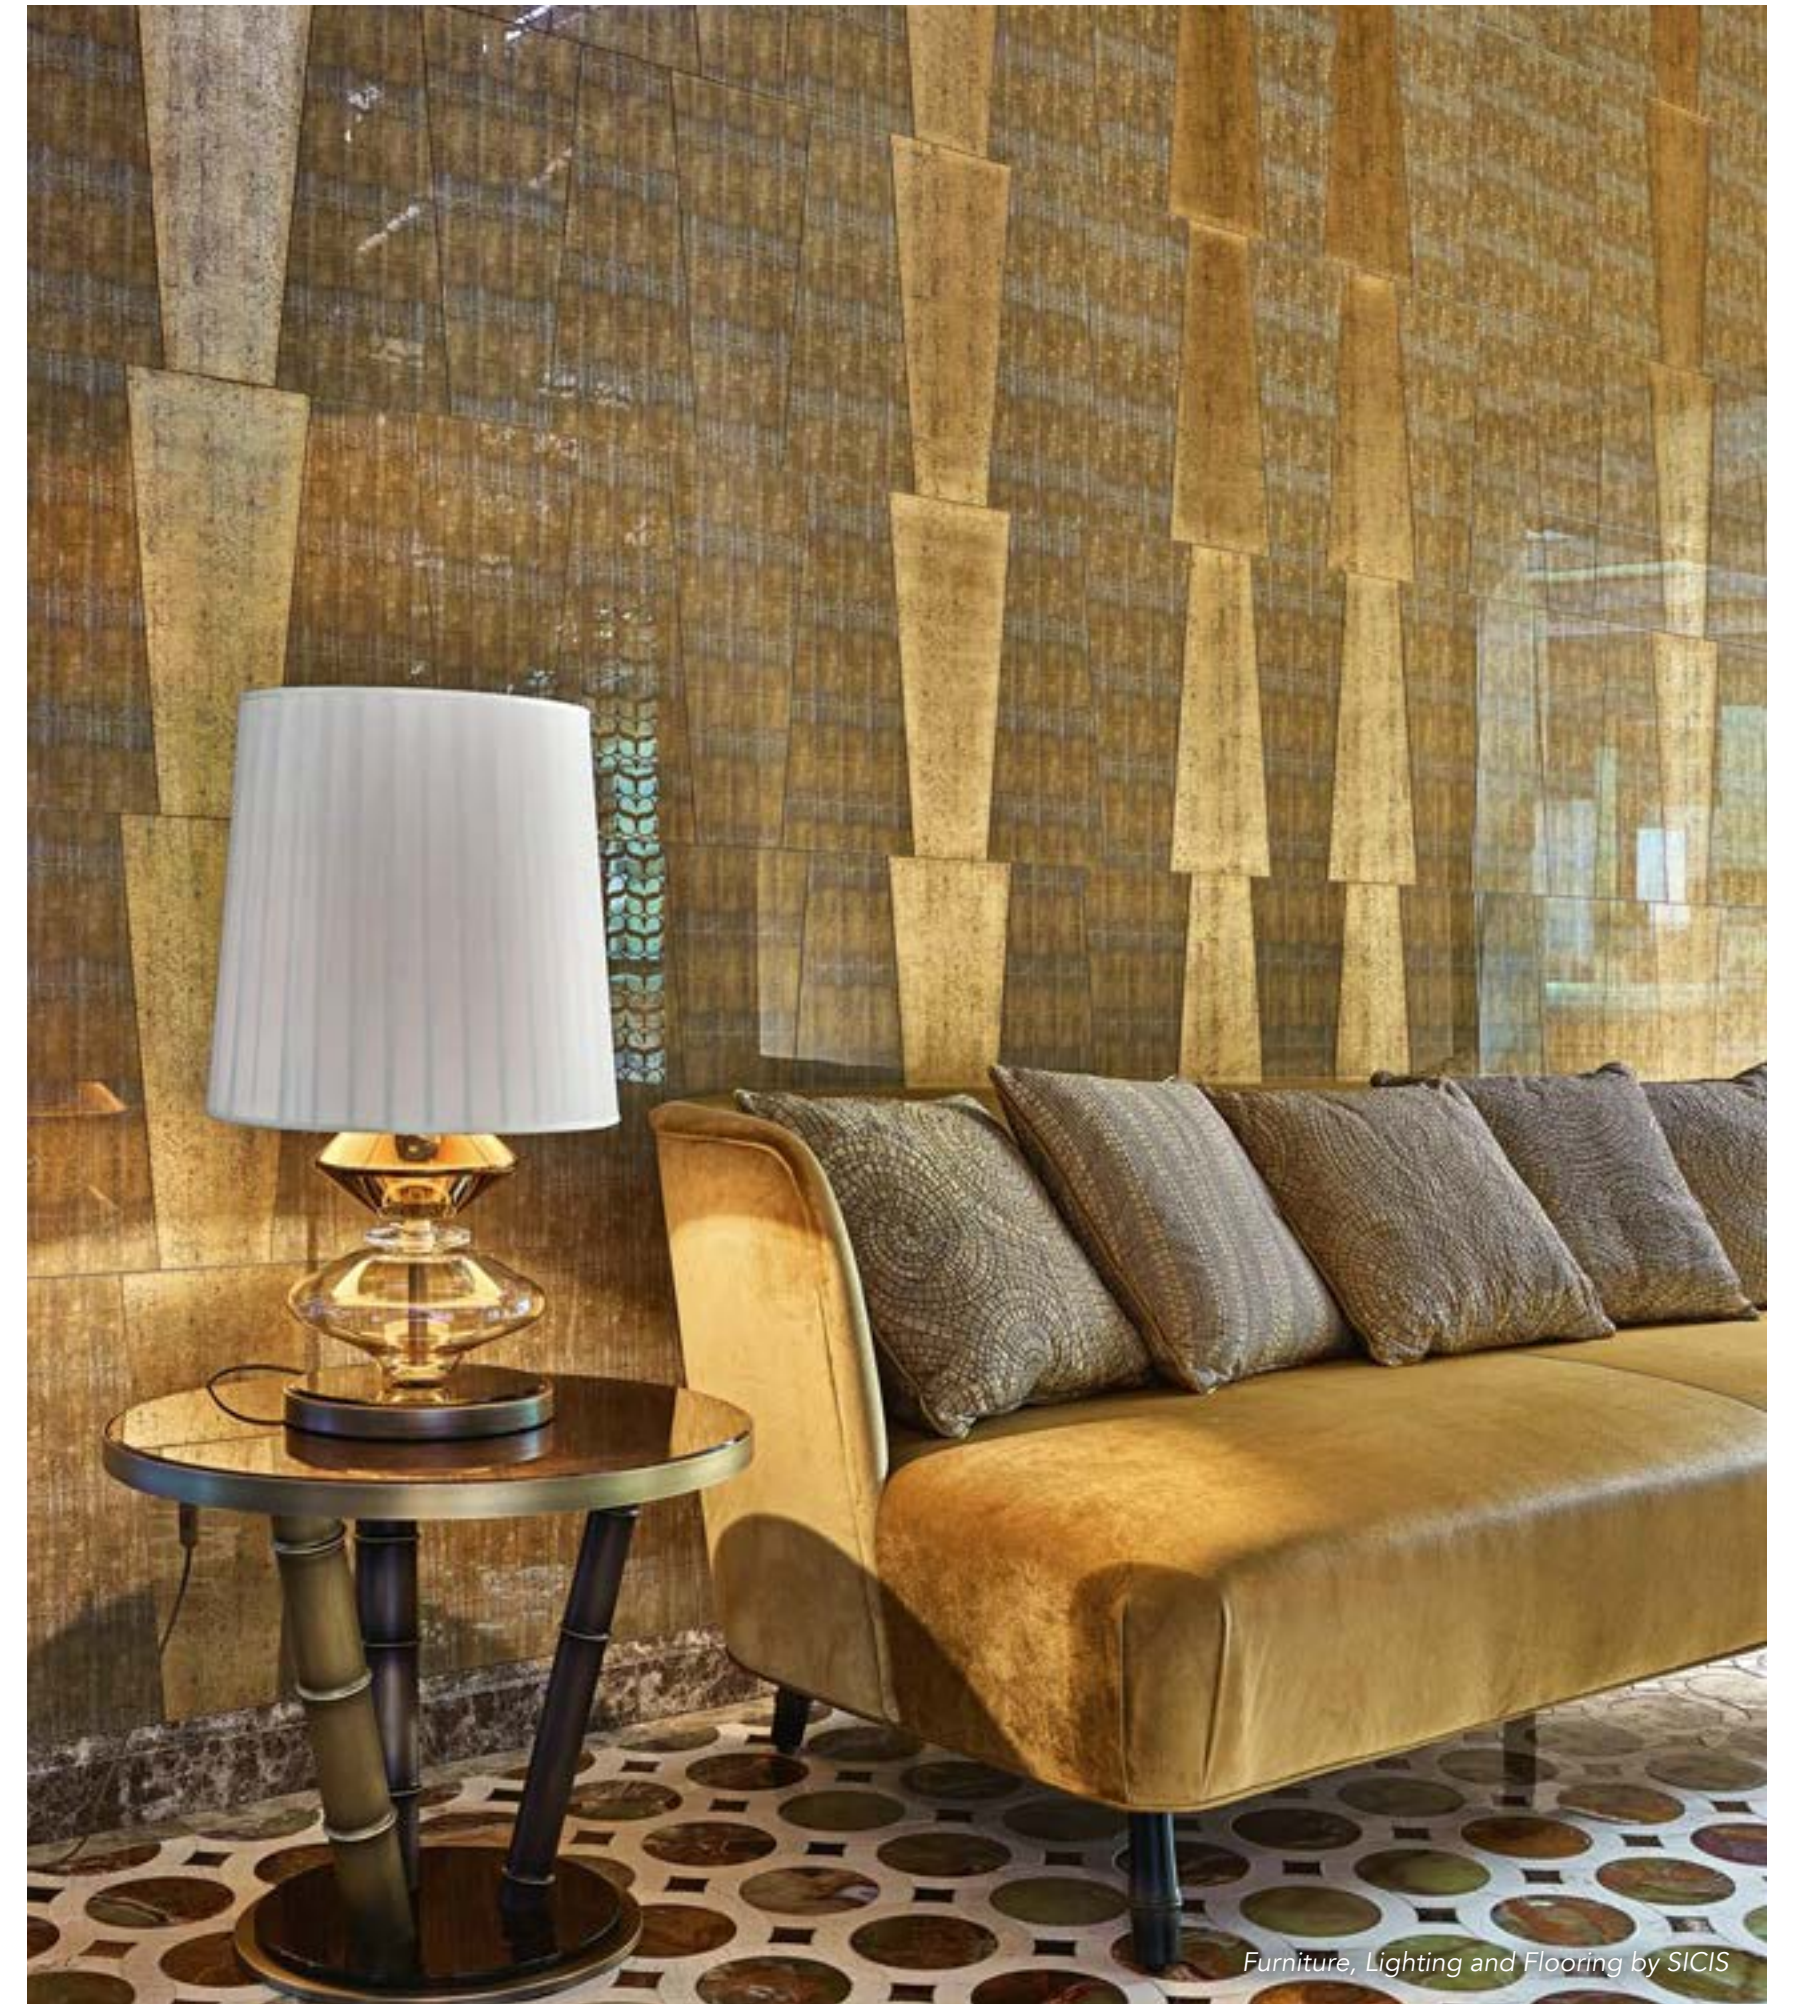

Papiro Gold

Pergamino Gold

Furniture, Lighting and Flooring by SICIS

Bansa Gold & Flamant

①

②

Pergamino Gold

1_Misura massima **120x280cm**
Max width & length 47 1/4"x110 1/4"