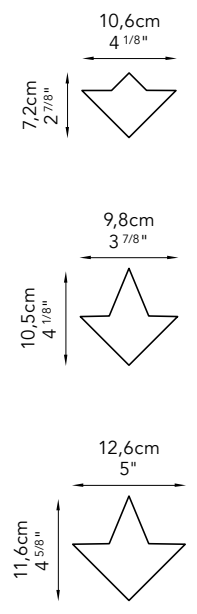

Arabic

Colori ed elementi contenuti nel pattern · Colors and elements in the pattern

- Filo Silver
- Artistic Mosaic Platinum
- Artistic Mosaic Platinum Tide