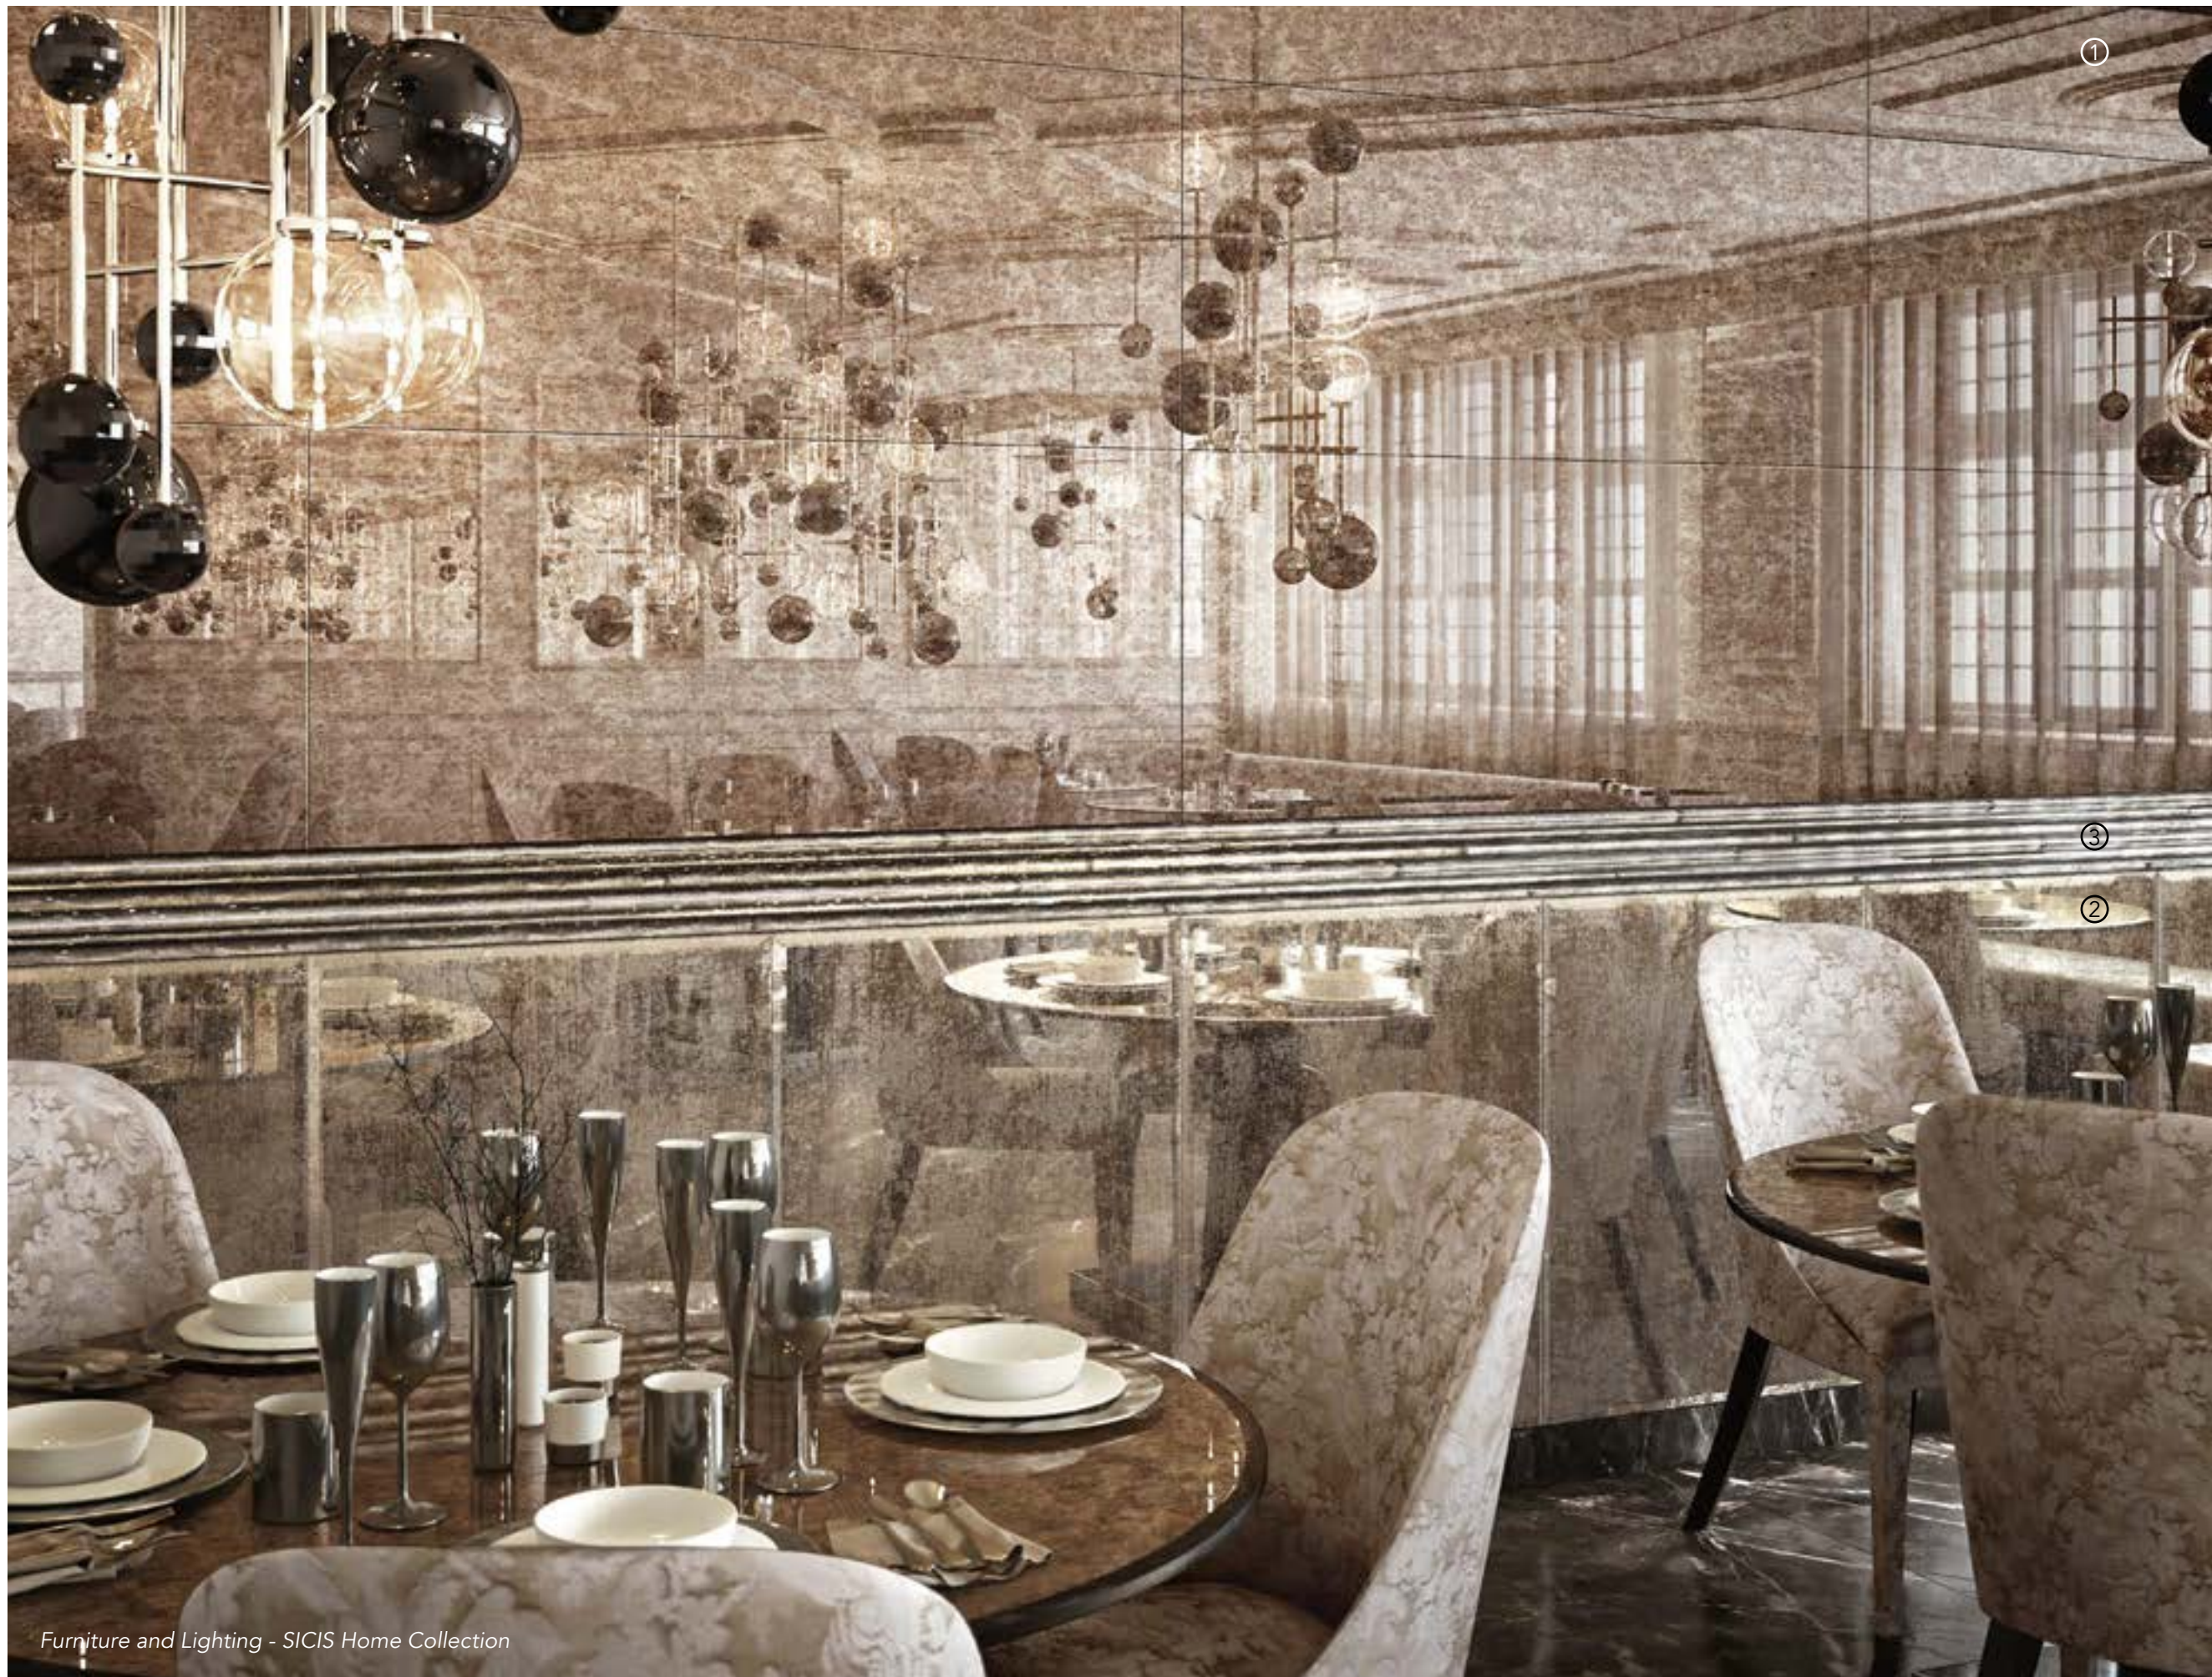

Elephant Charcoal

Misura massima **120x280cm**
Max width & length 47 1/4"x110 1/4"

Furniture and Lighting - SICIS Home Collection

Resham Cipria

1_Misura massima **120x280cm**
 Max width & length 47 1/4"x110 1/4"