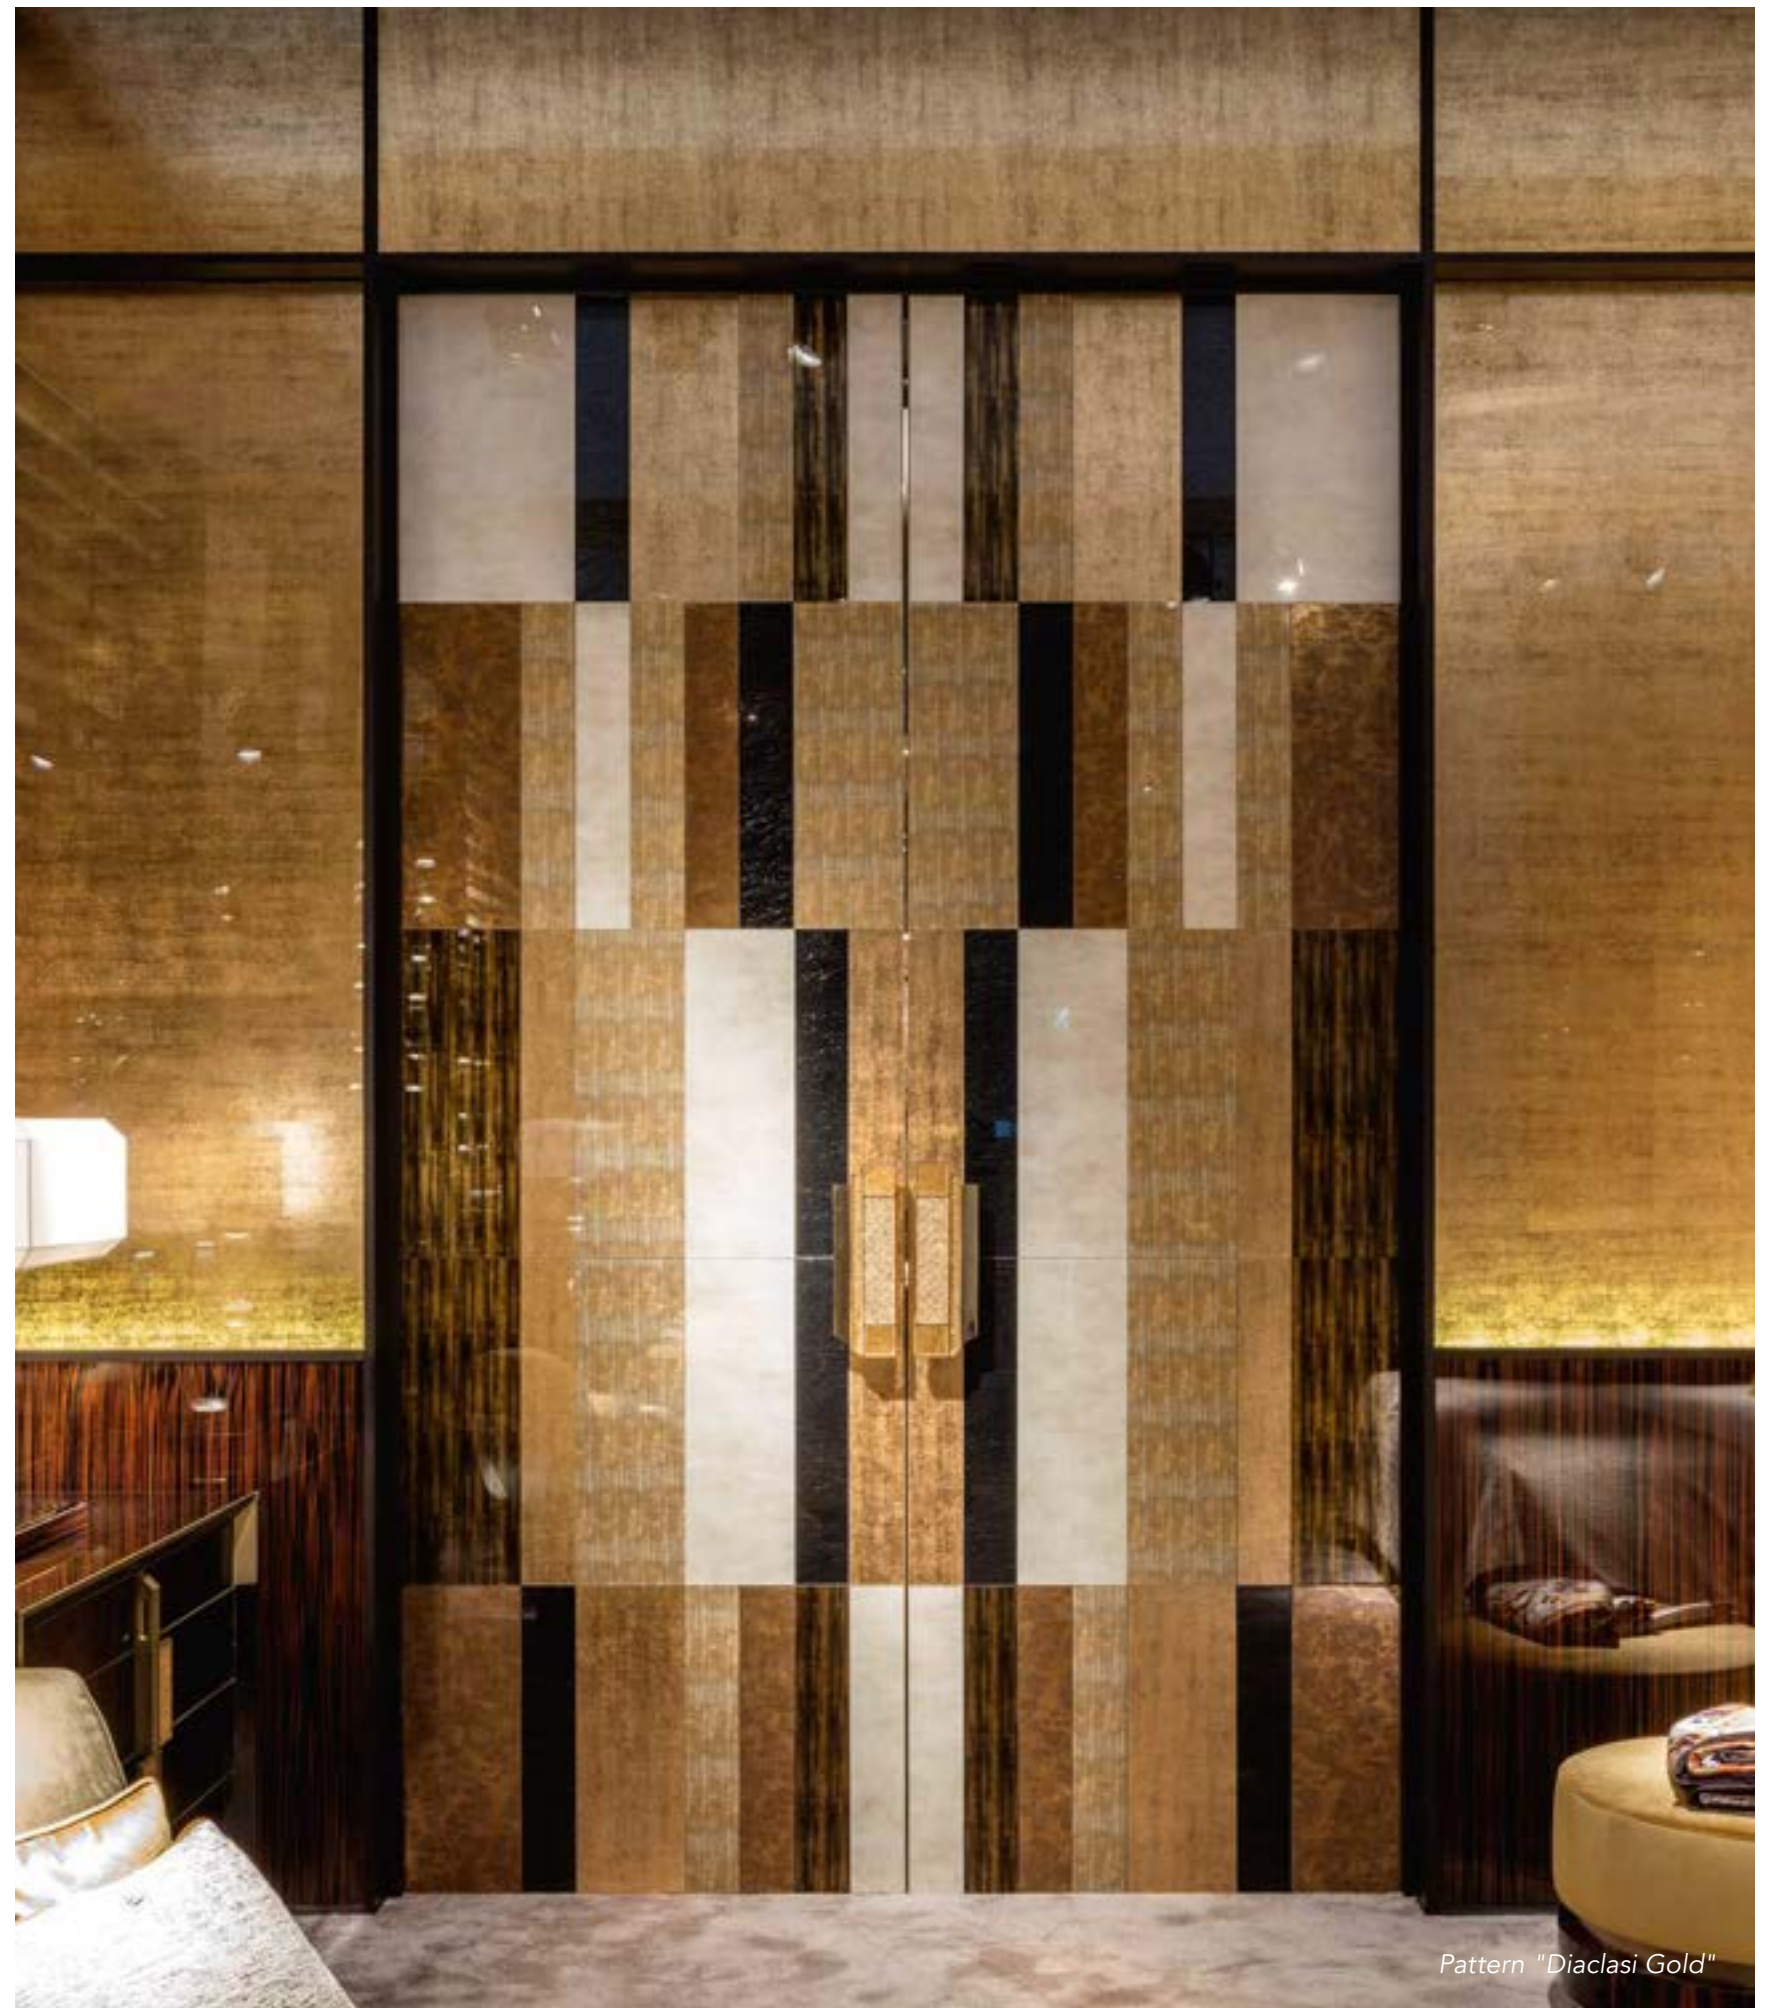

Pattern "Diaclasi Gold"