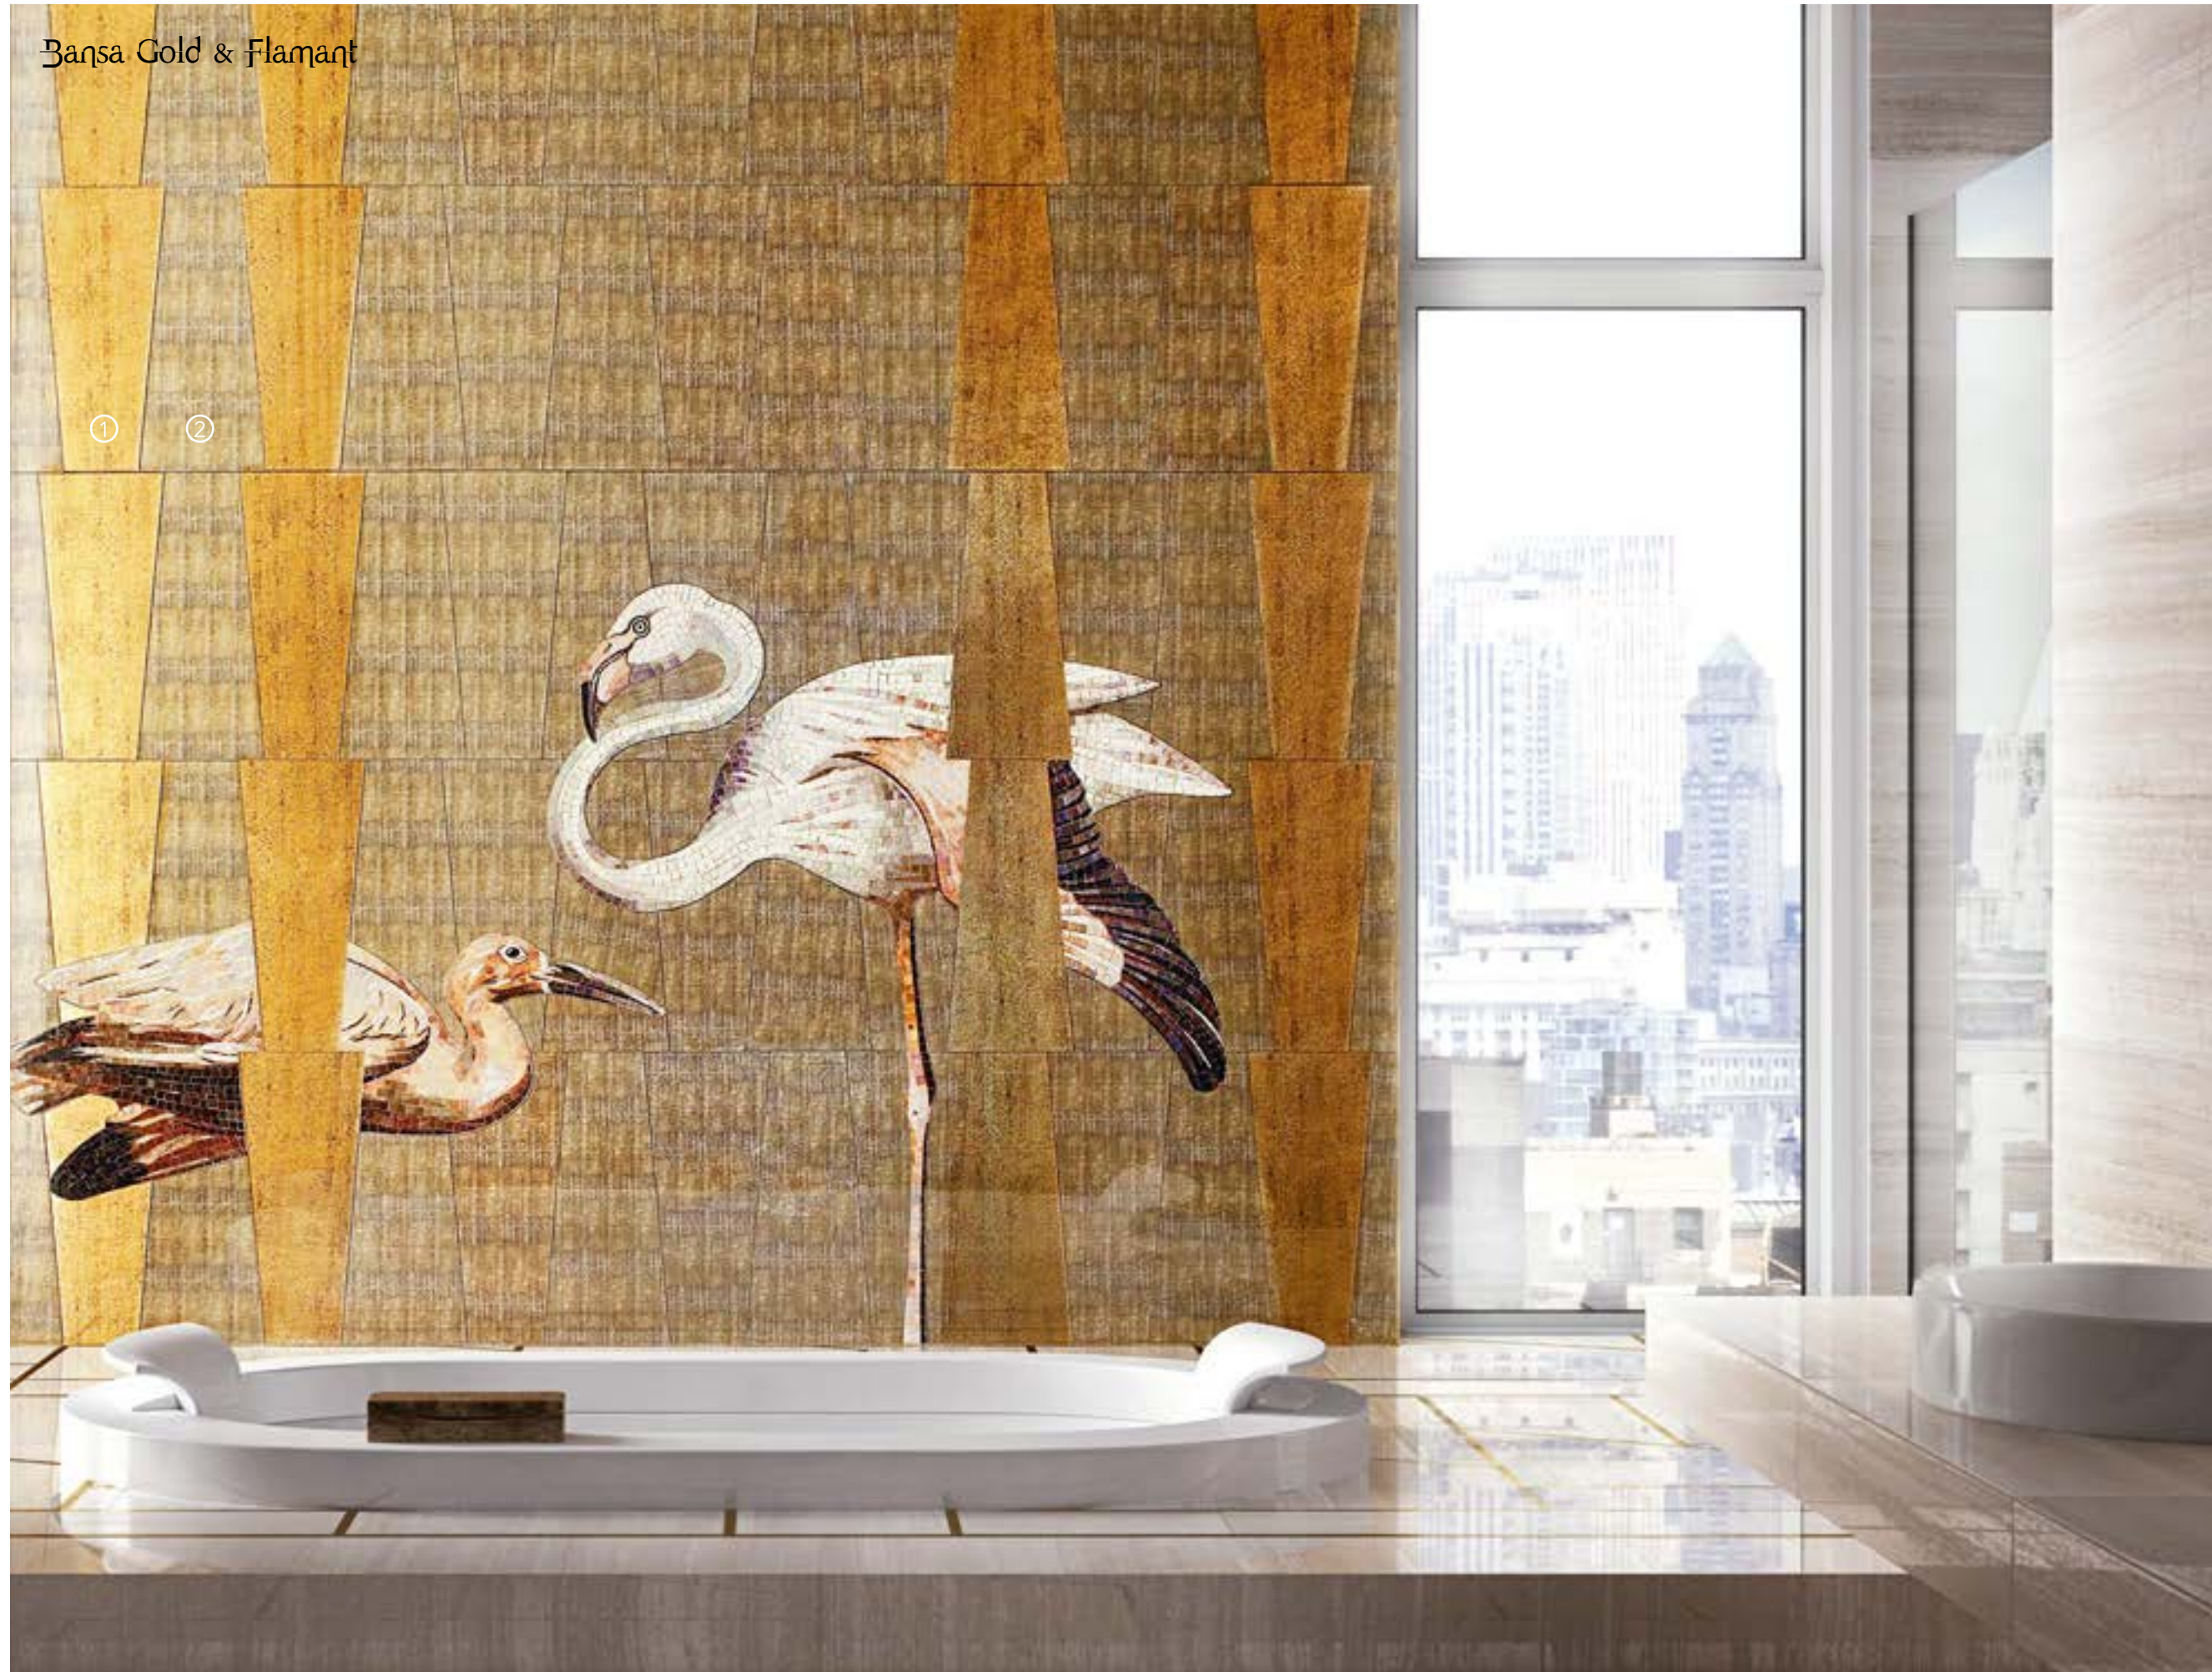

Papiro Gold

Pergamino Gold

Furniture, Lighting and Flooring by SICIS

Bansa Gold & Flamant

①

②

Pergamino Gold

1_Misura massima **120x280cm**
Max width & length 47 1/4"x110 1/4"