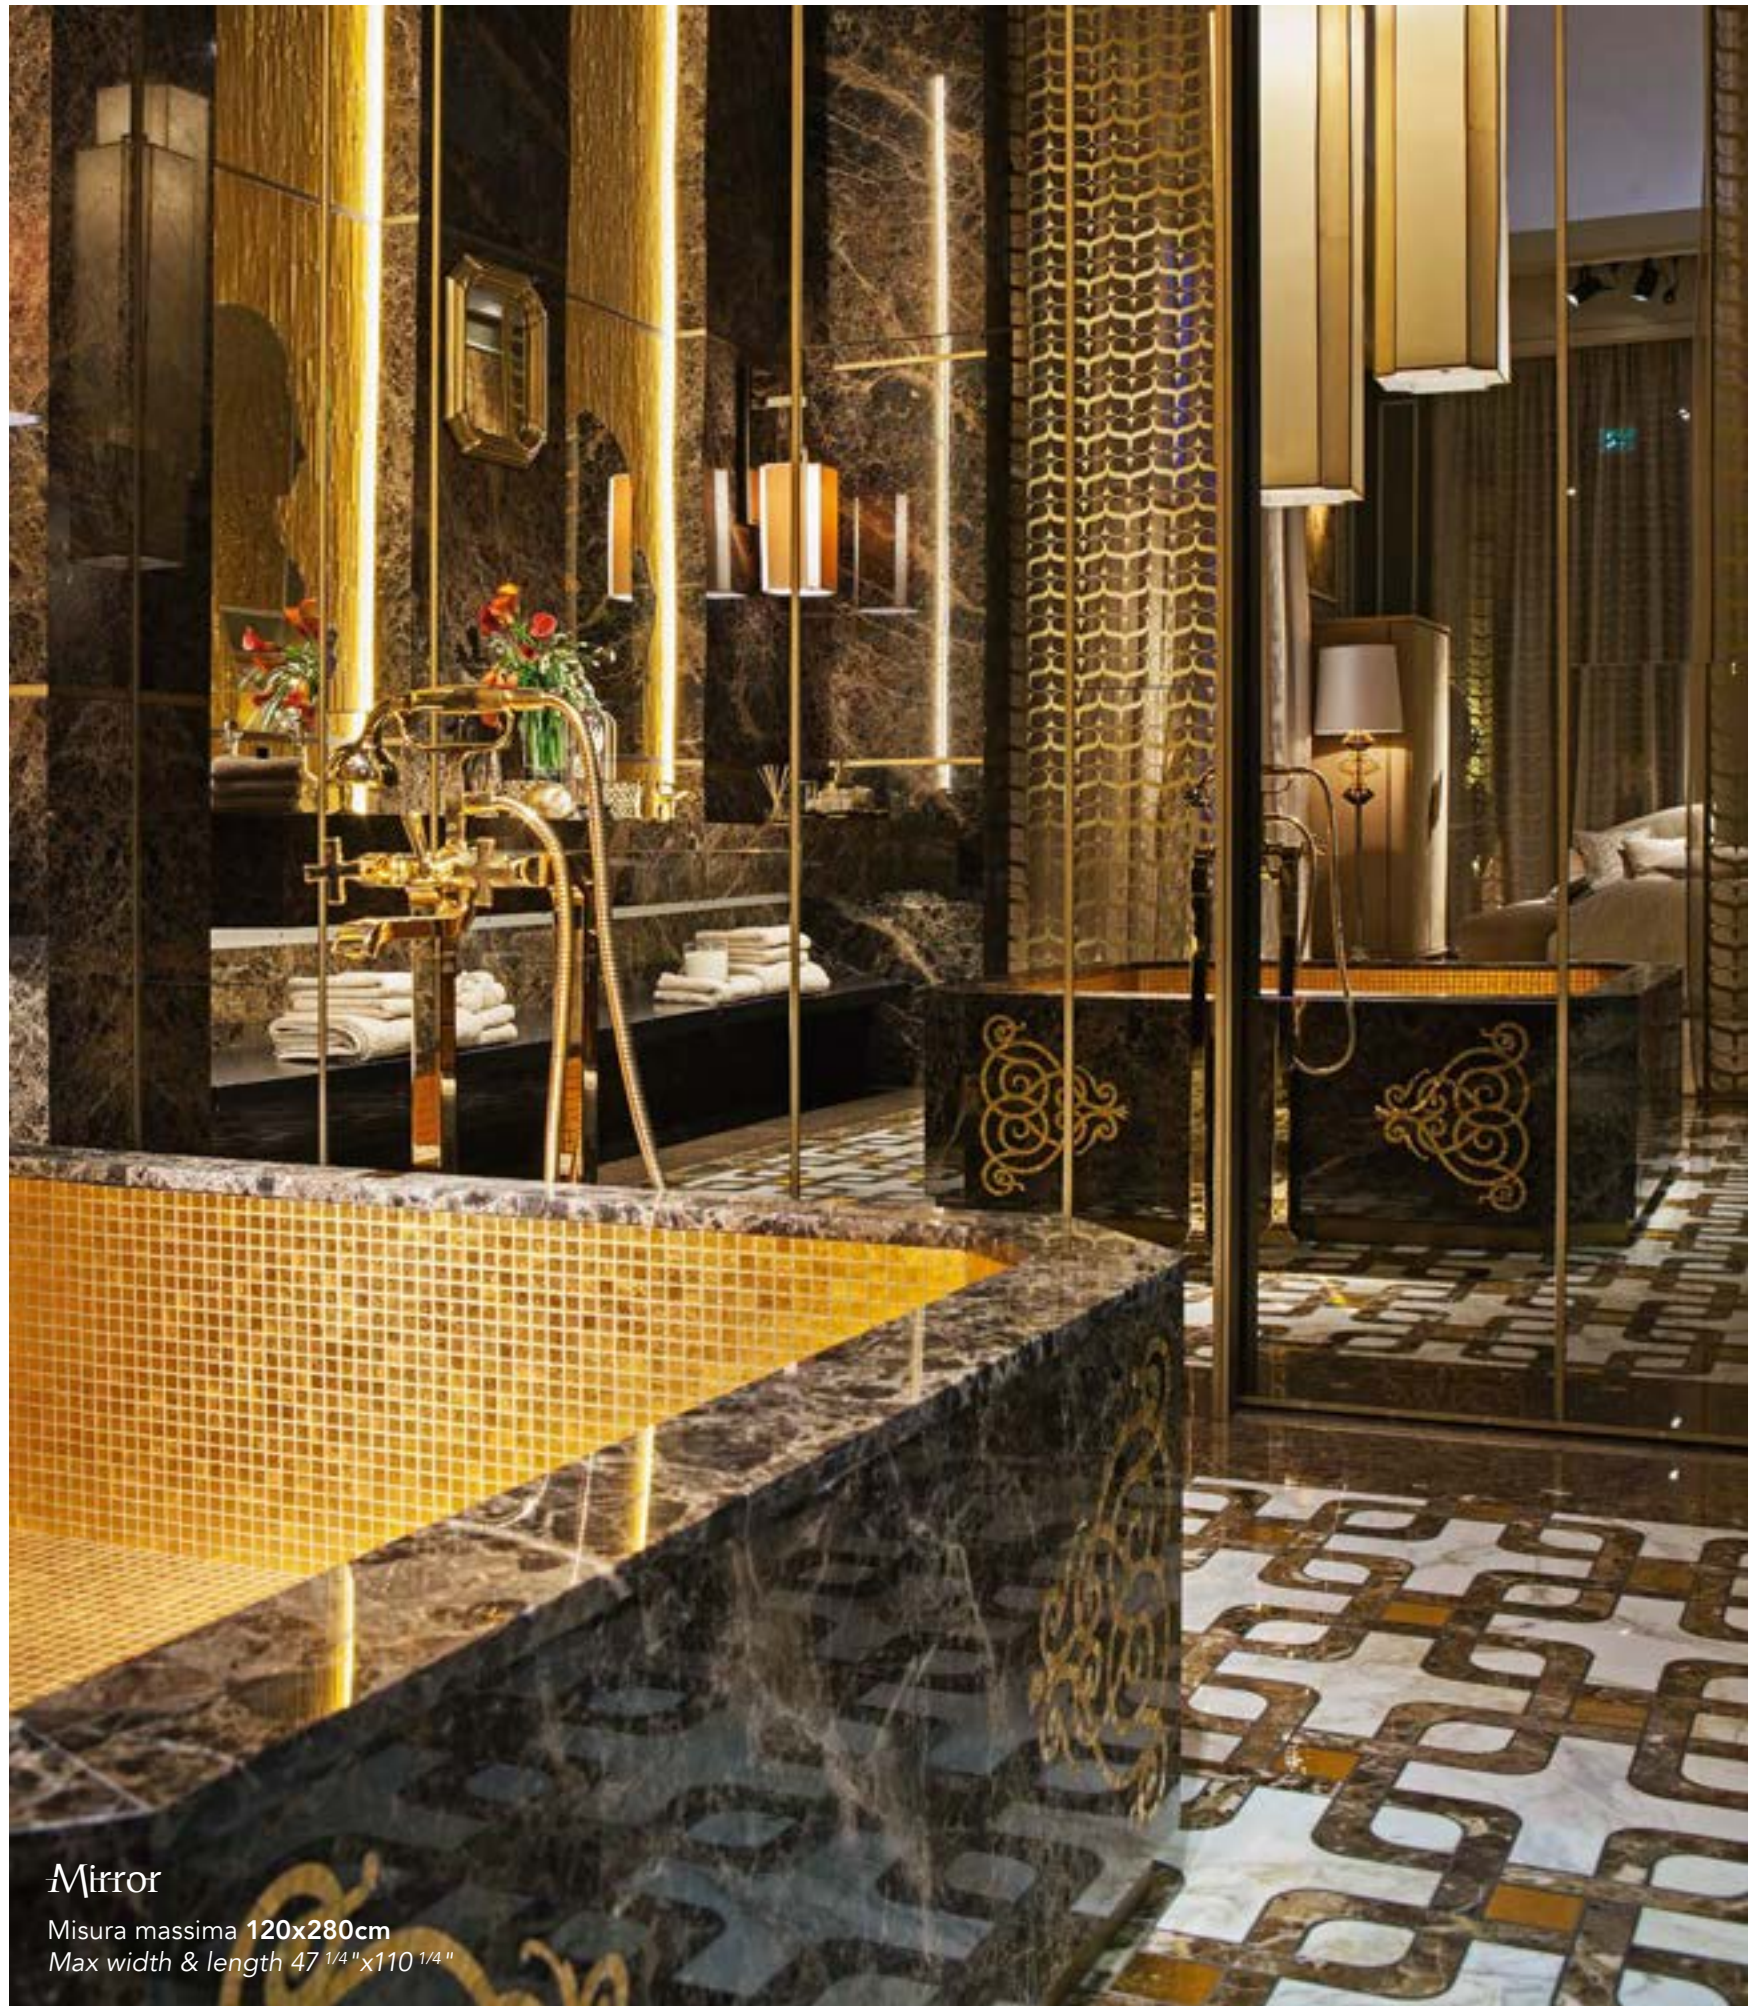

Rhino Orange

Mirror
Misura massima 120x280cm
Max width & length 47 1/4"x110 1/4"

Furniture, Lighting and Flooring by SICIS

TESSERE (Tessuti/Fabrics) by VETRIFE Numisma Bronze

Furniture, Lighting and Bathtub by SICIS