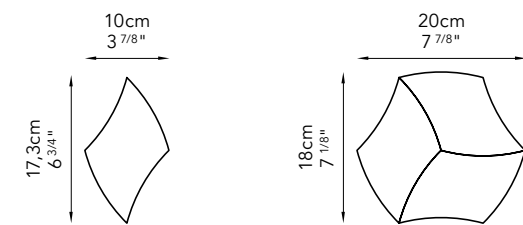

Flames Grad Classic

Colori ed elementi contenuti nel pattern · Colors and elements in the pattern

228 pz Feather Black

221 pz Fuliggine

1351 pz Pergamino Grey

278 pz Vis One