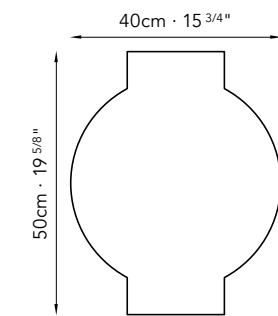

Columna Taupe & Paon

Colori ed elementi contenuti nel pattern · Colors and elements in the pattern

Corteza Brown

Tela Grey