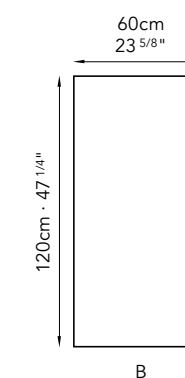

Monolite I [en]

Colori ed elementi contenuti nel pattern · Colors and elements in the pattern

- Elephant Calima A: 2 pz
  B: 1 pz
  C: 1 pz
- Filo Silver A: 2 pz
  B: 2 pz
- Timber Glacial A: 2 pz
  B: 1 pz