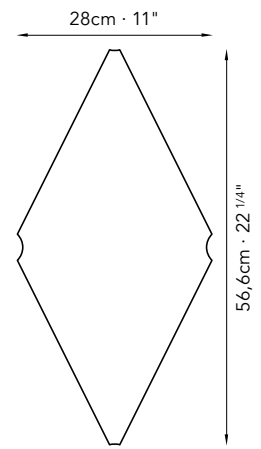

Regium Feather Black

Colori ed elementi contenuti nel pattern · Colors and elements in the pattern

Feather Black

Artistic Mosaic