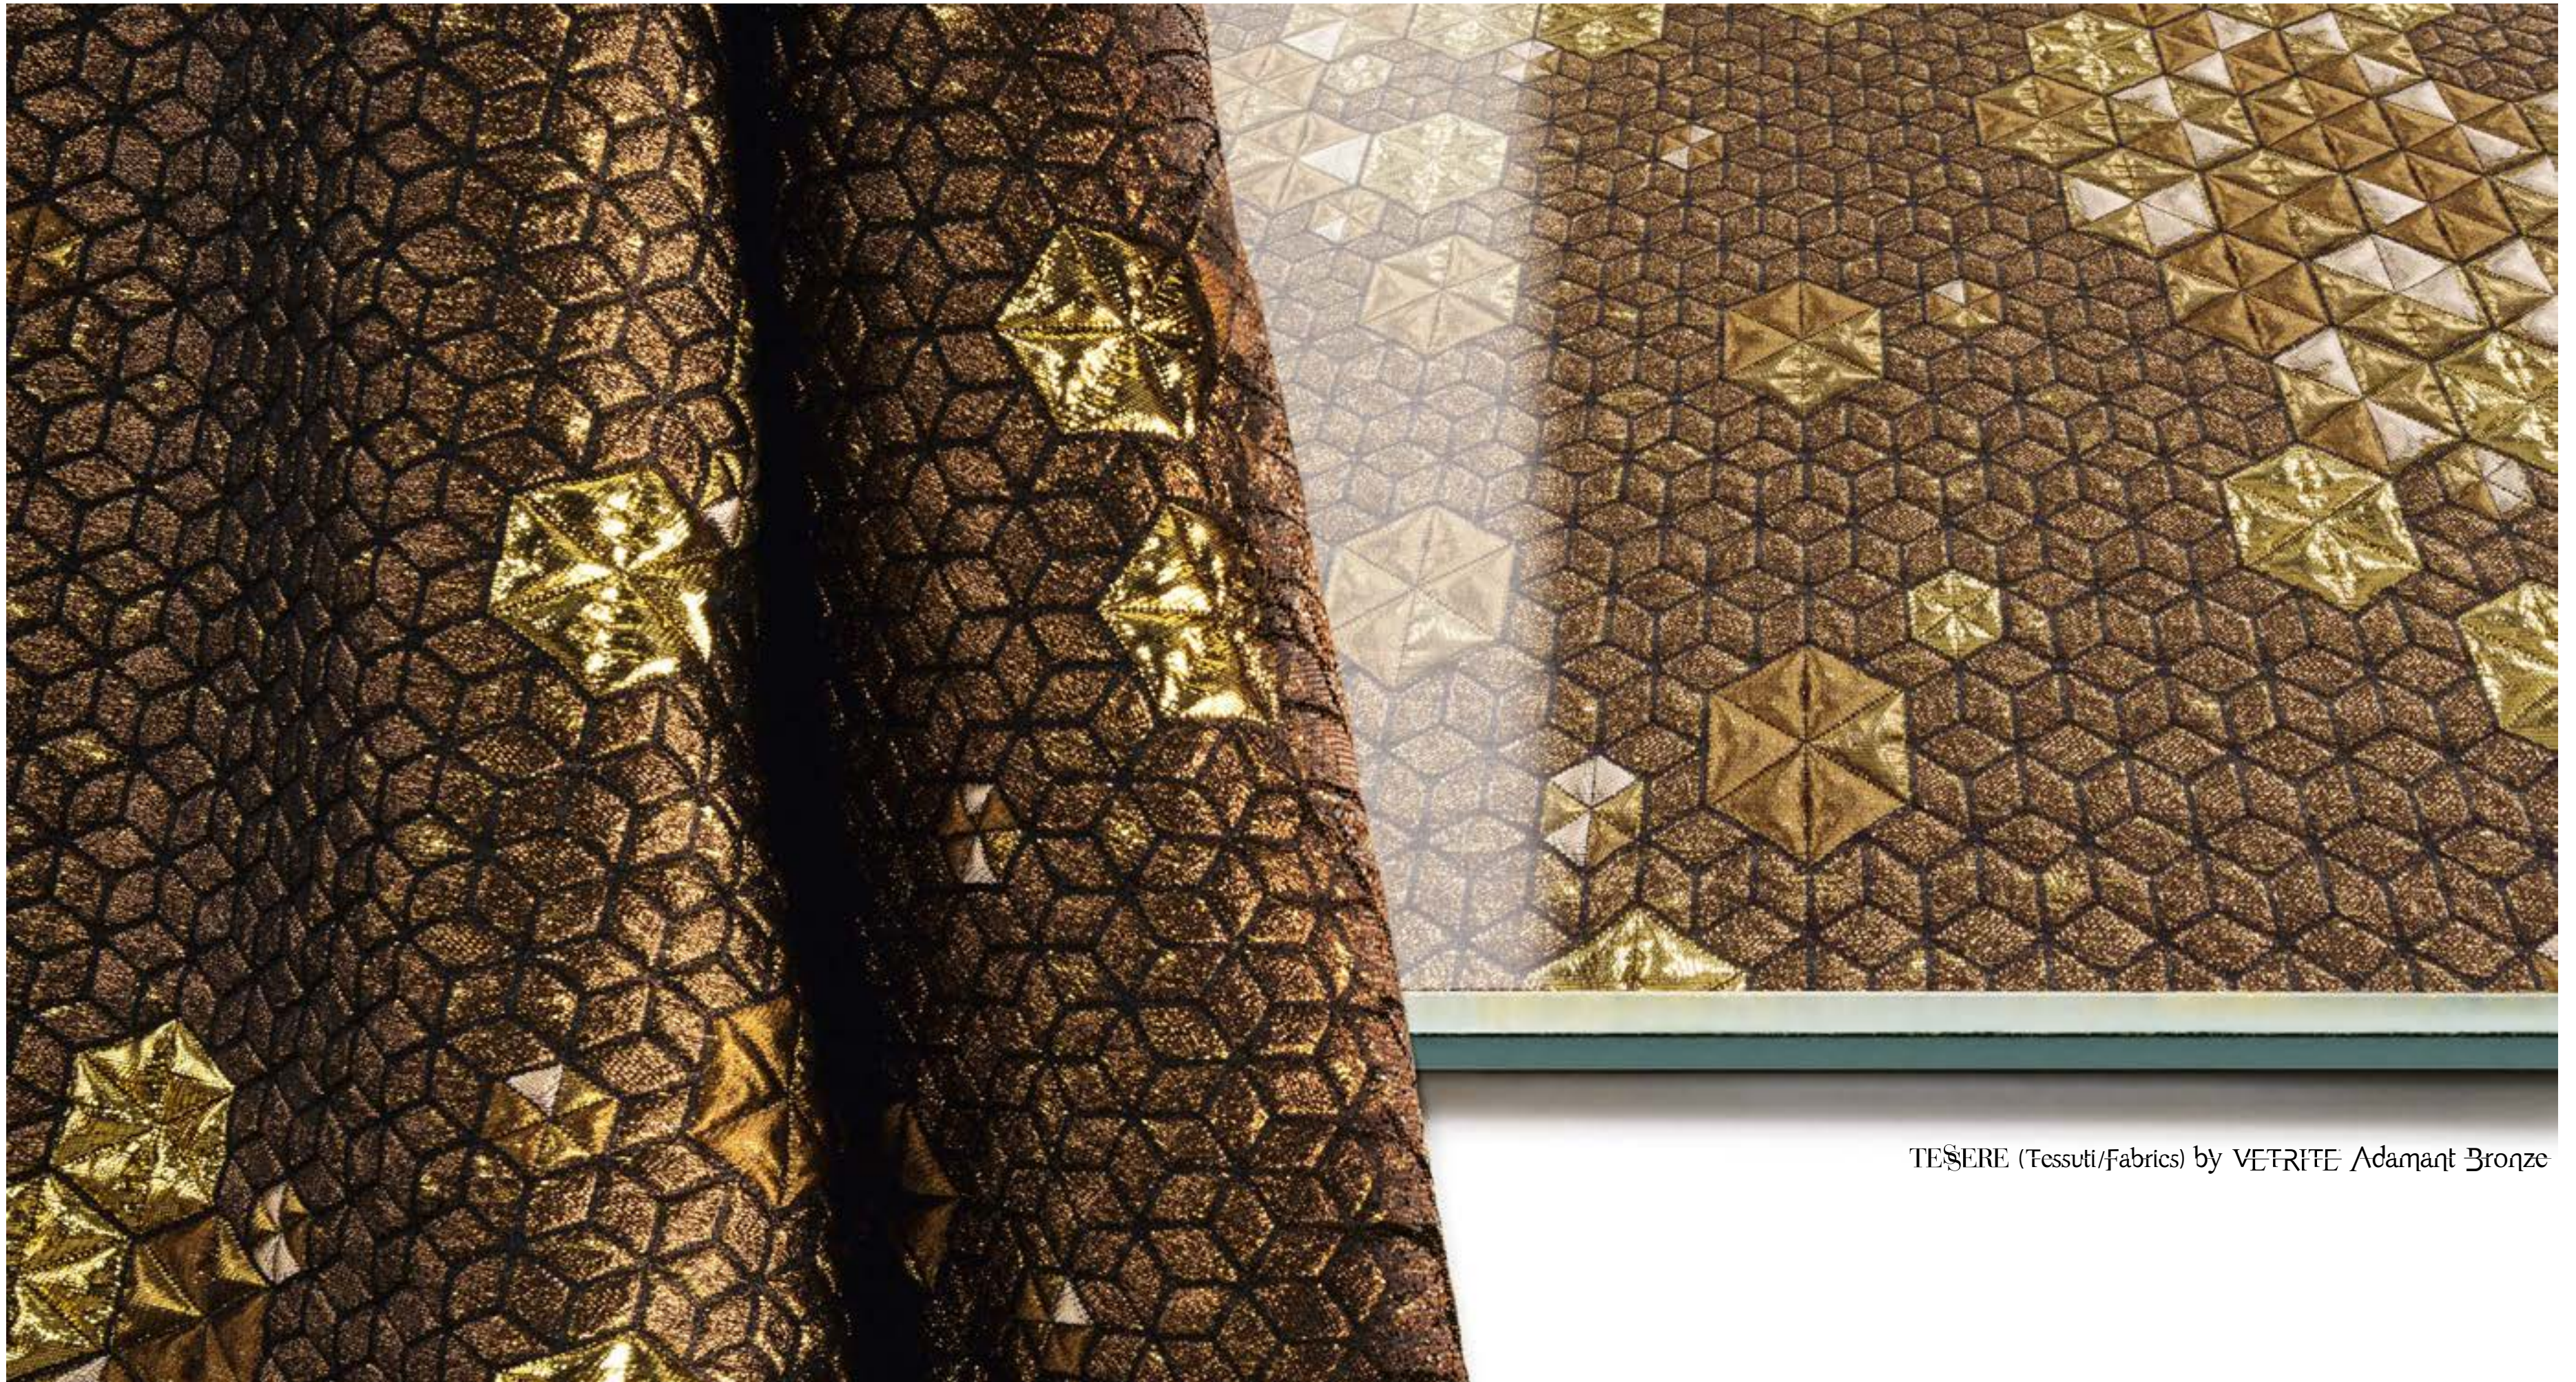

-  Elephant Charcoal
-  Artistic Mosaic

360cm · 141 3/4"

280cm · 110 1/4"

Furniture and Lighting - SICIS Home Collection

Furniture and Lighting - SICIS Home Collection

Diaclasi Door

- Feather Black 
- Fuliggine Gold 
- Papiro Gold 
- Pergamino Gold 
- Suede Cream 
- Zamak Bronze 
- Polished Ebony Macassar 