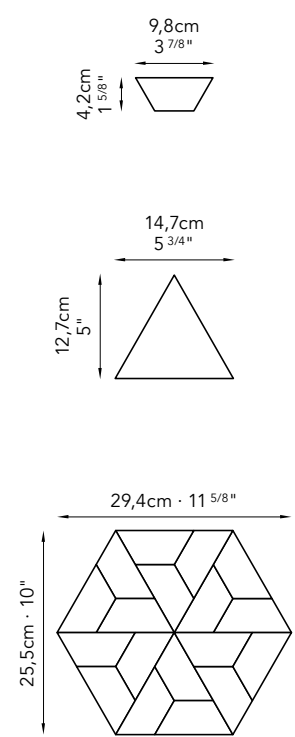

Pinwheels Grey

Colori ed elementi contenuti nel pattern · Colors and elements in the pattern

Alma		Aluminium	
Pergamino Grey		Vis One