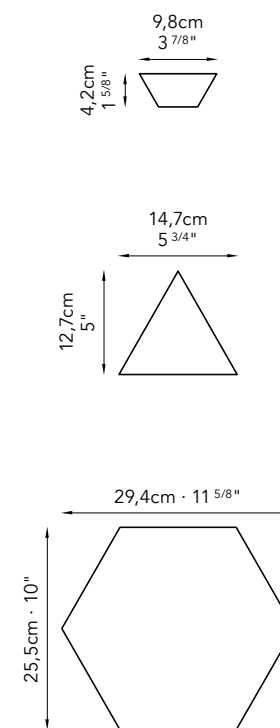

Fragments Grey

Colori ed elementi contenuti nel pattern · Colors and elements in the pattern

Aluminium		Mirror	
Pergamino Grey		Vis One