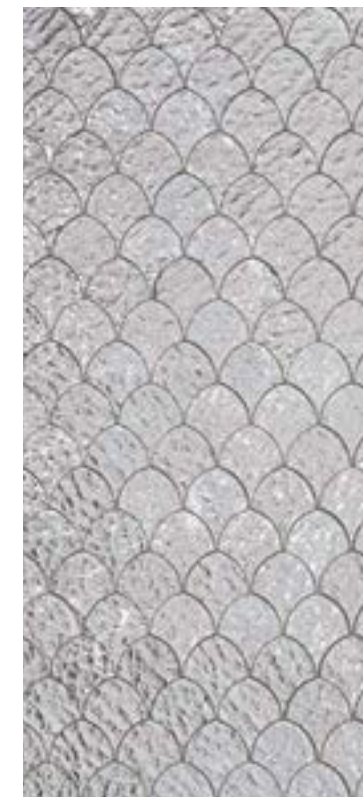

Cobra Aluminium · page 310
Aluminium