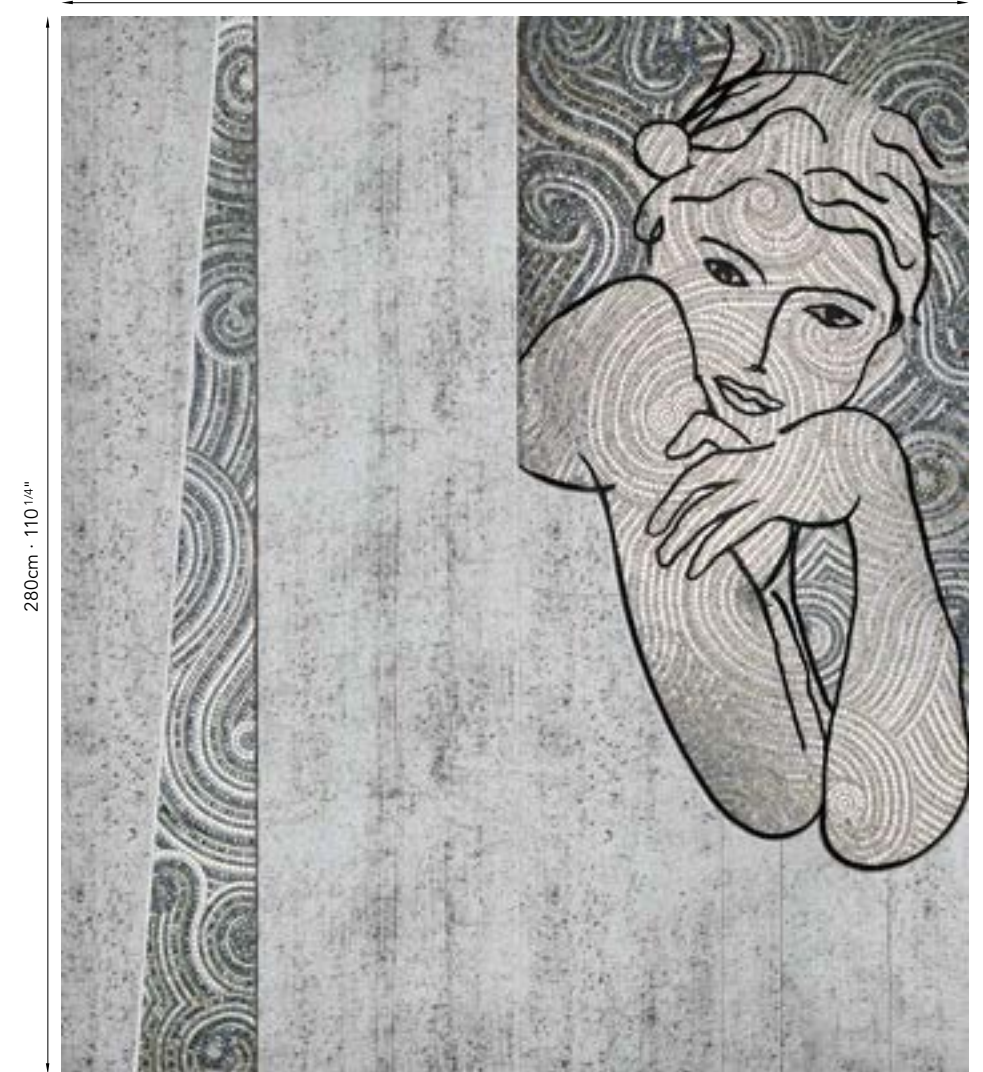

Margot

Colori ed elementi contenuti nel pattern · Colors and elements in the pattern

- Pergamino Grey
- Artistic Mosaic

240cm · 94 1/2"