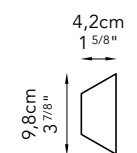

Geode Zebra

Colori ed elementi contenuti nel pattern · Colors and elements in the pattern

- Feather Black 16 pz
- Tela White 16 pz