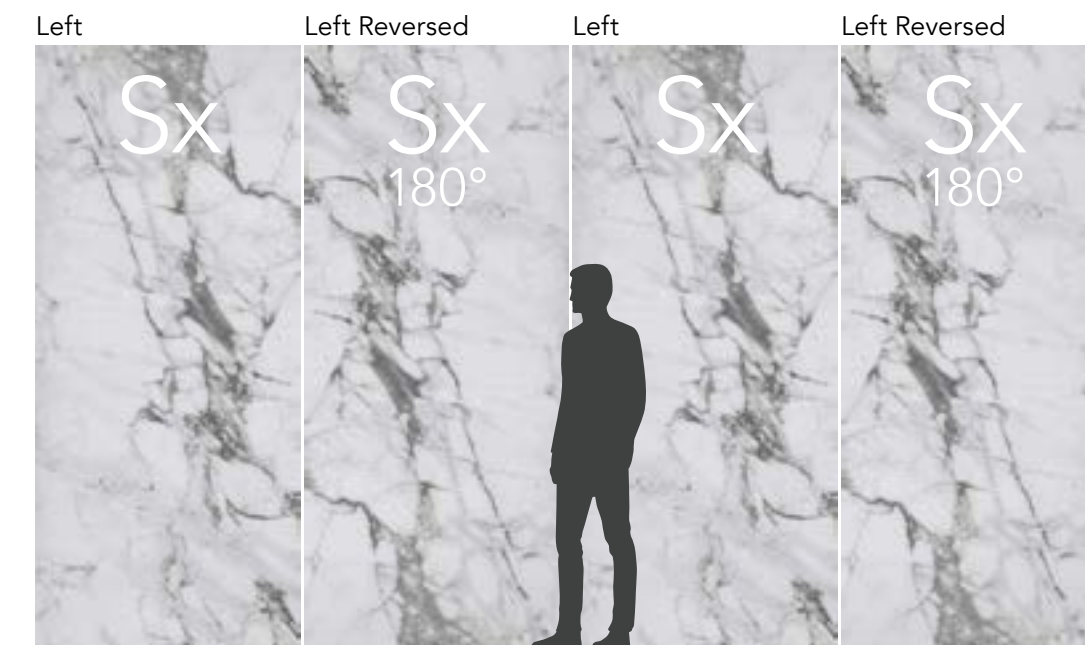

Electric Marble, Gamma Colori · *Electric Marble, Key Colors*

I toni dei campioni sono da considerarsi indicativi.
Sample colours are considered indicative.

SICIS stupisce il mondo con i nuovi Electric Marble che sembrano uscire dalle più ardite tonalità di sintesi.

Alla naturale gamma del Marmo si è voluto aggiungere un particolare effetto neon per creare qualcosa di unico, di introvabile, di rivoluzionario.

Il Marmo prende vita all'interno delle venature come fosse colpito da bagliori metallici per creare lastre in vetro con tonalità metallizzate energiche che possano rendere unico ogni ambiente.

Le lastre Electric Marble sono disponibili nei formati standard 120x280 cm e sottomultipli, e nel formato Big con misura 138x290cm.

SICIS is "electrifying" the market once again with an innovative treatment to a centuries old material, marble.

In the inimitable voice of SICIS we present an ameliorated version of this noble material, created in our Vetrite versatile glass slabs.

Infusing new life by injecting precious metals into the veins which reflect and glow the various shades of metallic hues.

Electric Marble slabs are available in standard sizes 47 1/4"x110 1/4" and submultiples, and in Big format with measures 54 3/8"x114 1/8".

SPECIAL BIG SIZE
138x290cm · 54 3/8" x 114 1/8"

MAX SIZE
120x280cm · 47 1/4" x 110 1/4"