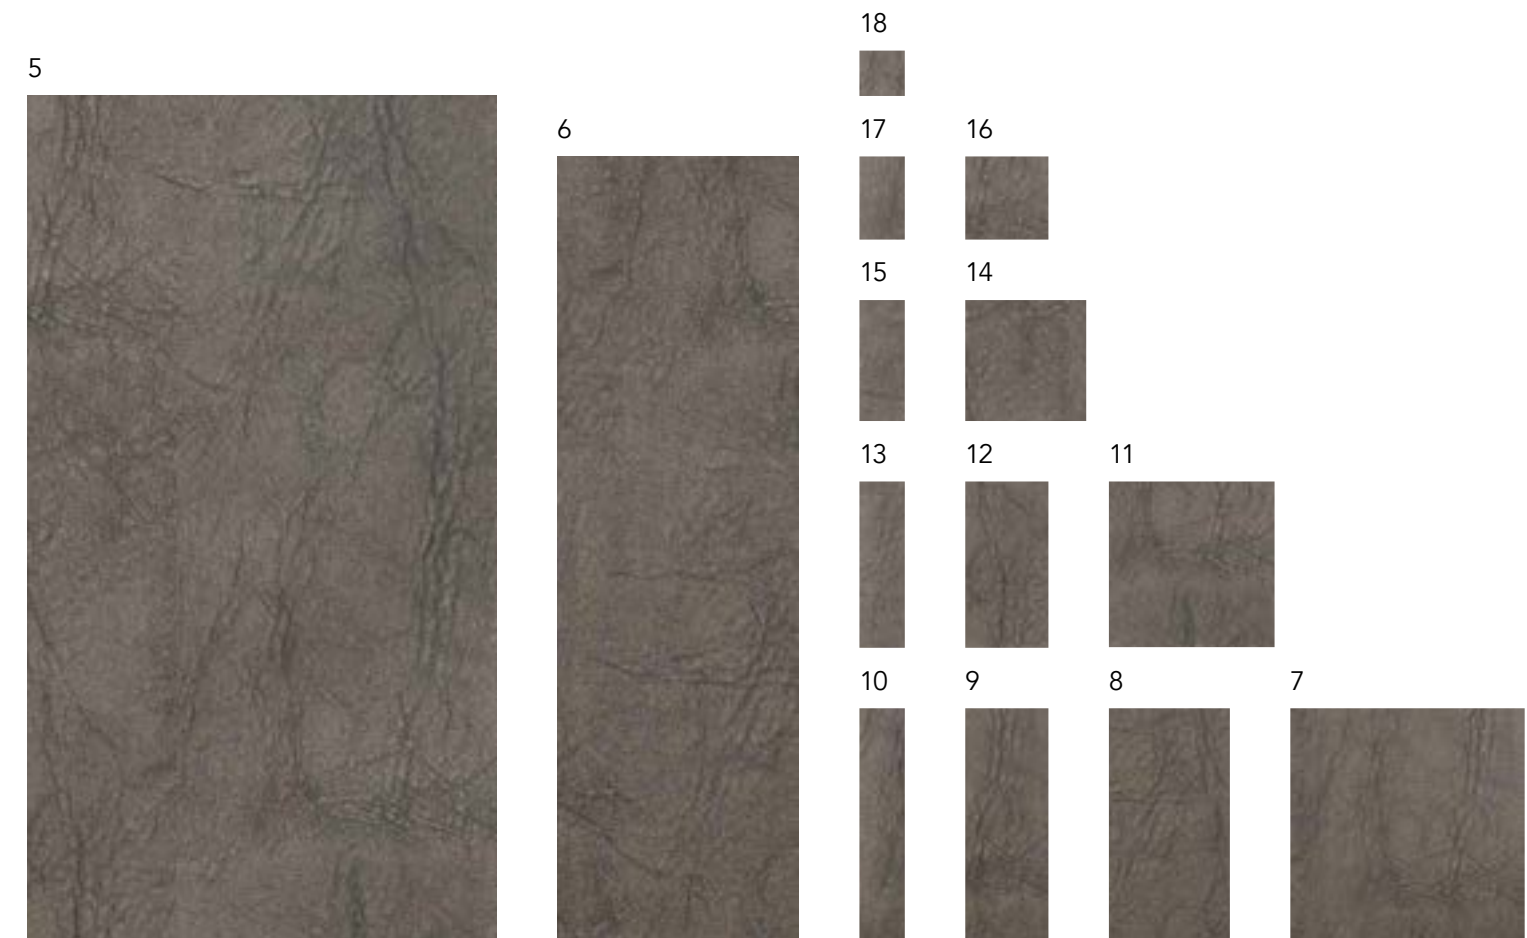

Formati Disponibili · Available dimensions

1	120x280cm · 47 1/4" x 110 1/4"	10	9,8x59,3cm · 3 7/8" x 23 3/8"
2	74x280cm · 29 1/8" x 110 1/4"	11	39,5x39,5cm · 15 1/2" x 15 1/2"
3	60x280cm · 23 5/8" x 110 1/4"	12	19,7x39,5cm · 7 3/4" x 15 1/2"
4	115x255cm · 45 1/4" x 100 3/8"	13	9,8x39,5cm · 3 7/8" x 15 1/2"
5	120x210cm · 47 1/4" x 82 5/8"	14	29,6x29,6cm · 11 5/8" x 11 5/8"
6	60x195cm · 23 5/8" x 76 3/4"	15	9,8x29,6cm · 3 7/8" x 11 5/8"
7	59,3x59,3cm · 23 3/8" x 23 3/8"	16	19,7x19,7cm · 7 3/4" x 7 3/4"
8	29,6x59,3cm · 11 5/8" x 23 3/8"	17	9,8x19,7cm · 3 7/8" x 7 3/4"
9	19,7x59,3cm · 7 3/4" x 23 3/8"	18	9,8x9,8cm · 3 7/8" x 3 7/8"