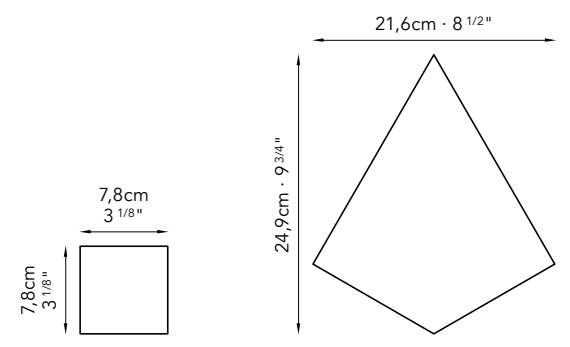

Jacy

Colori ed elementi contenuti nel pattern · Colors and elements in the pattern

- Antique
- Artistic Mosaic Platinum
- Artistic Mosaic Platinum Tide