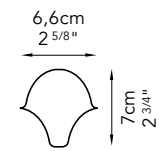

Snake Aluminium