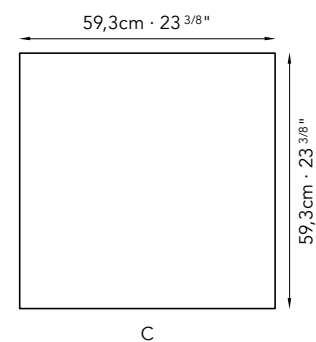

Diaclasi Gold

Colori ed elementi contenuti nel pattern · Colors and elements in the pattern

A: 5 pz Feather Black

A: 9 pz
B: 1 pz
C: 1 pz

A: 7 pz
B: 8 pz

A: 2 pz
B: 8 pz

A: 6 pz
B: 2 pz
C: 1 pz
D: 1 pz

A: 7 pz
B: 2 pz