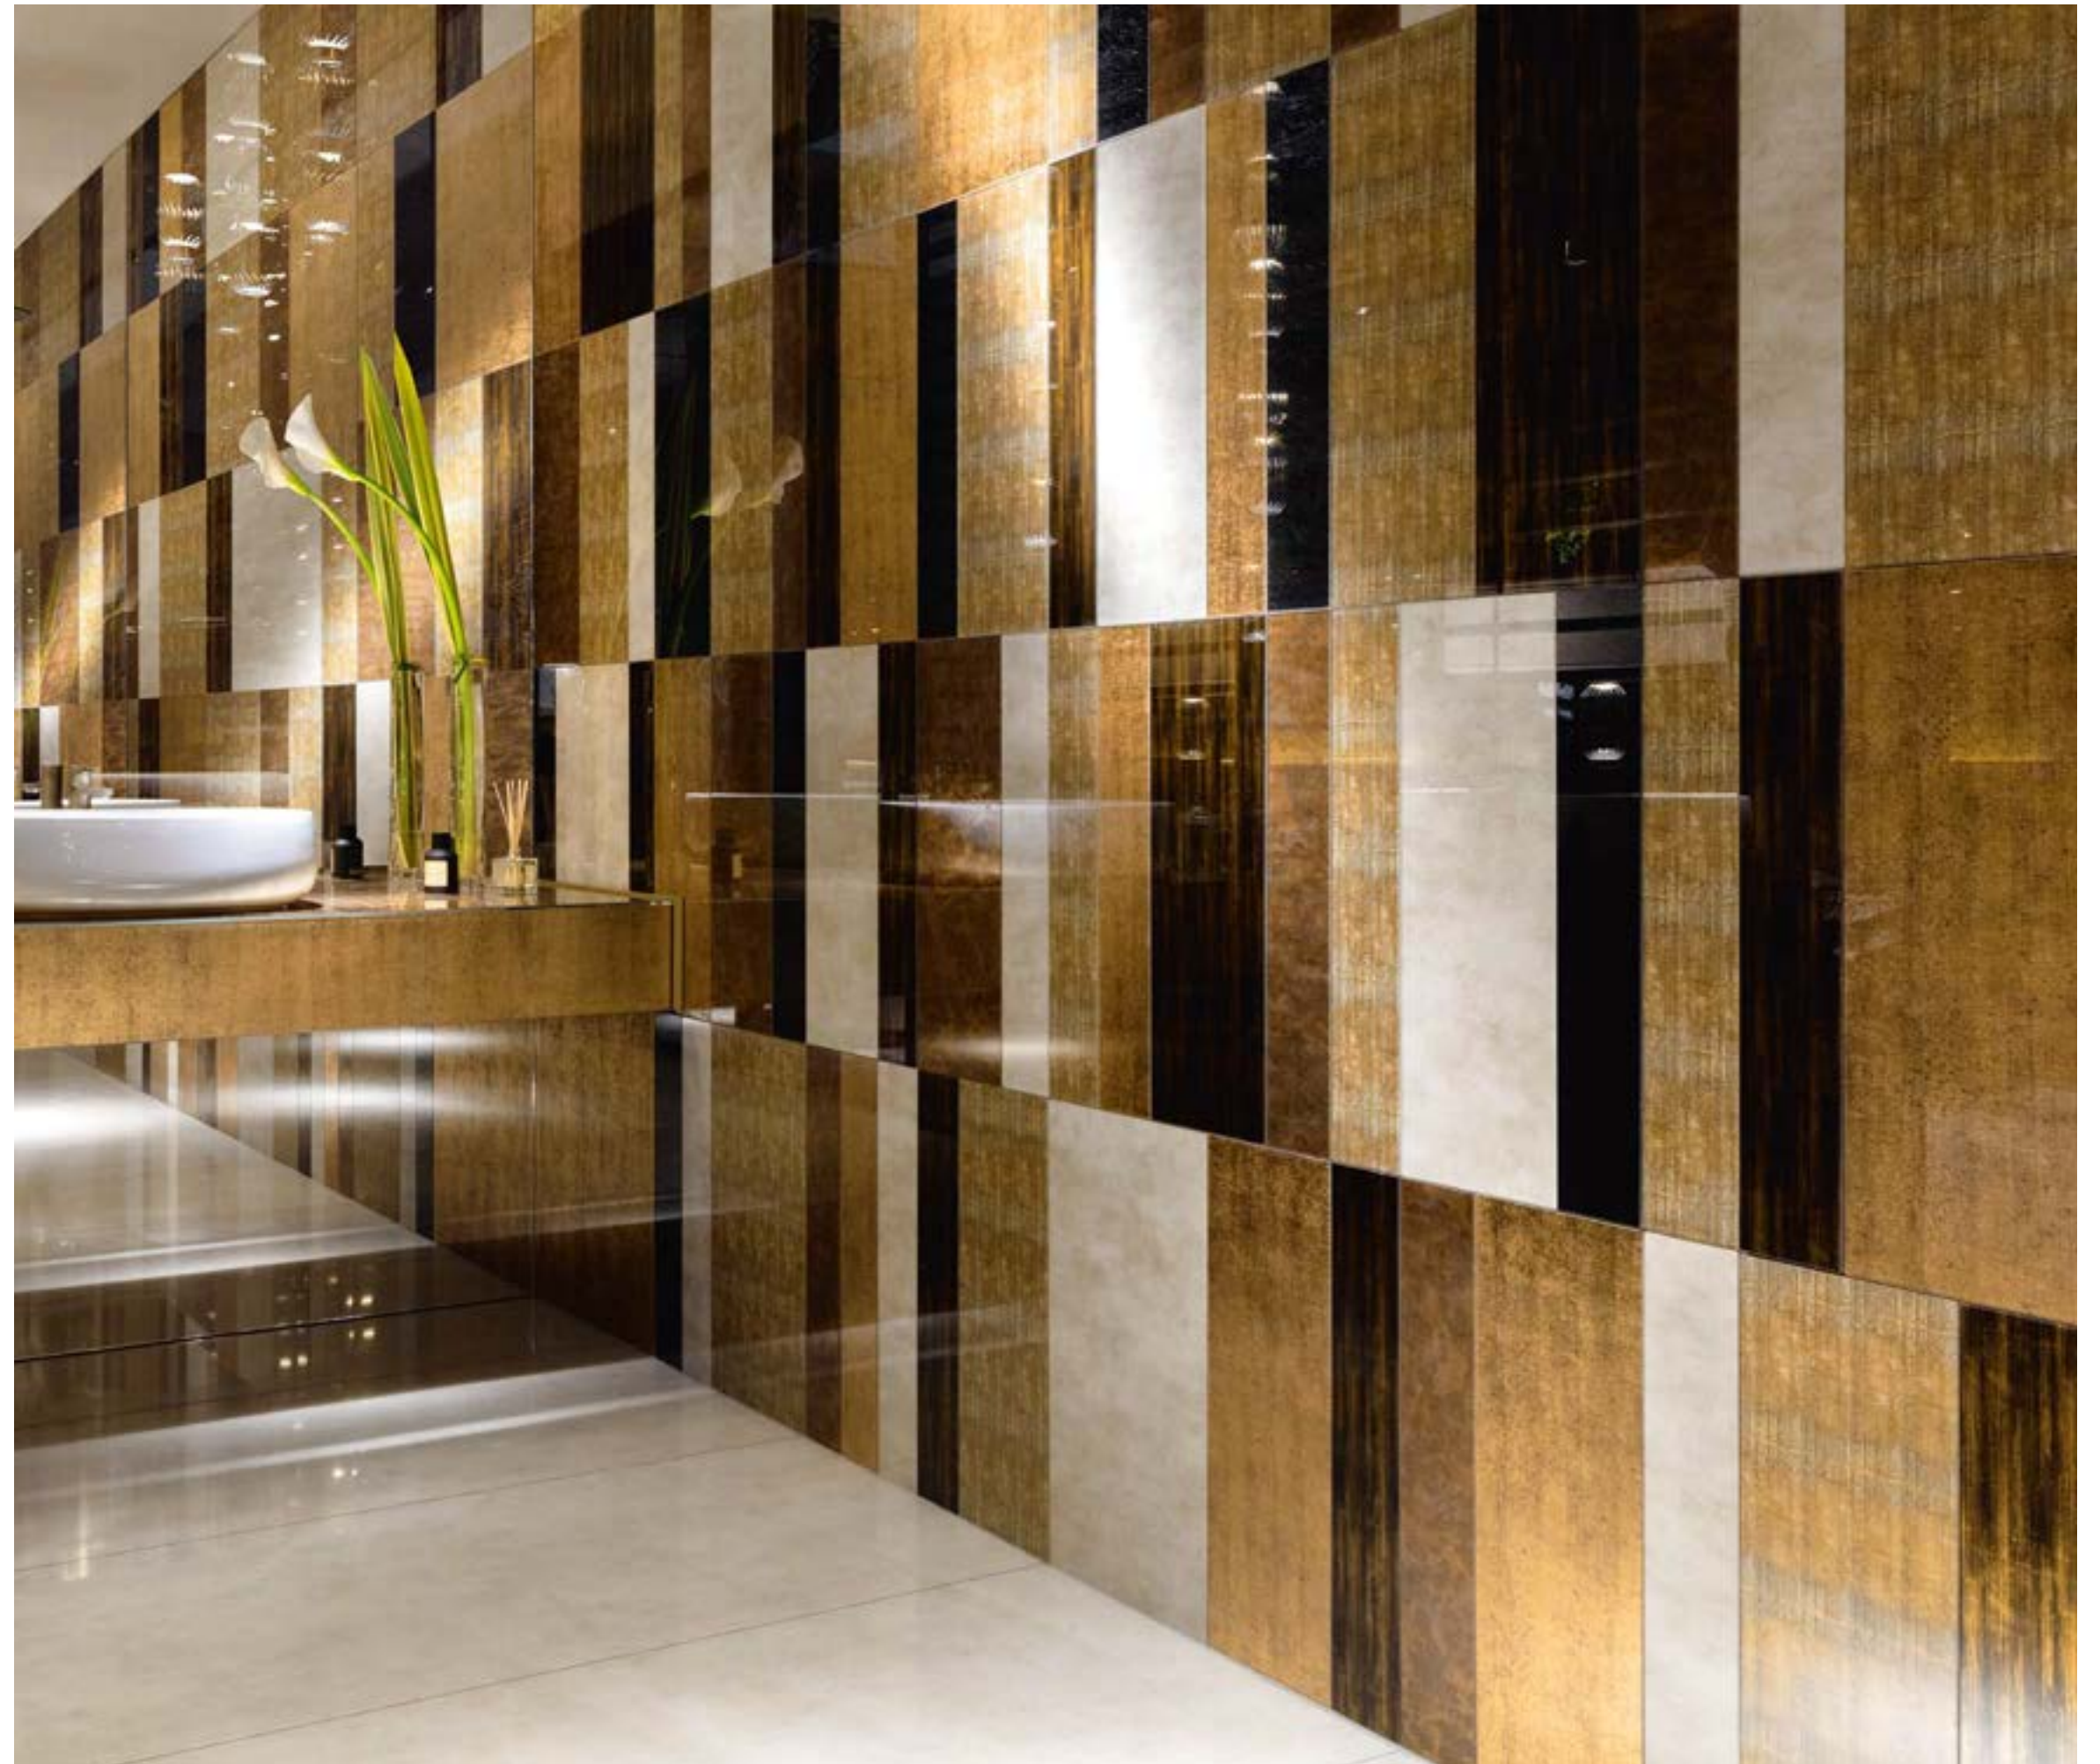

Diaclasi Gold

Colori ed elementi contenuti nel pattern · Colors and elements in the pattern

A: 5 pz Feather Black

A: 9 pz
B: 1 pz
C: 1 pz

A: 7 pz
B: 8 pz

A: 2 pz
B: 8 pz

A: 6 pz
B: 2 pz
C: 1 pz
D: 1 pz

A: 7 pz
B: 2 pz