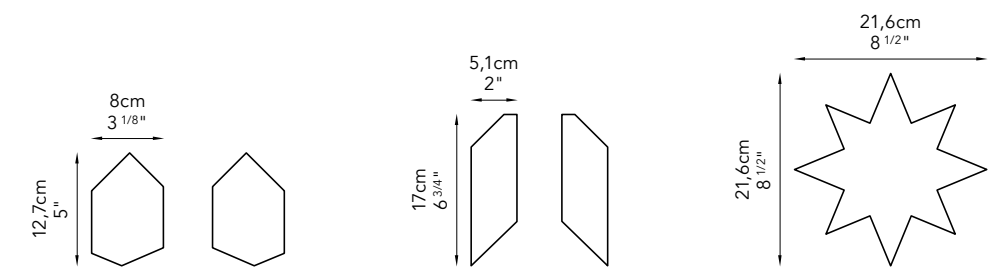

Arabic

Colori ed elementi contenuti nel pattern · Colors and elements in the pattern

- Filo Silver
- Artistic Mosaic Platinum
- Artistic Mosaic Platinum Tide