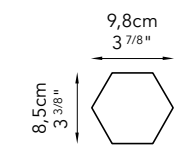

Agra Glacial

Colori ed elementi contenuti nel pattern · Colors and elements in the pattern

- Aluminium
- Mirror
- Pergamino Grey
- Vis One