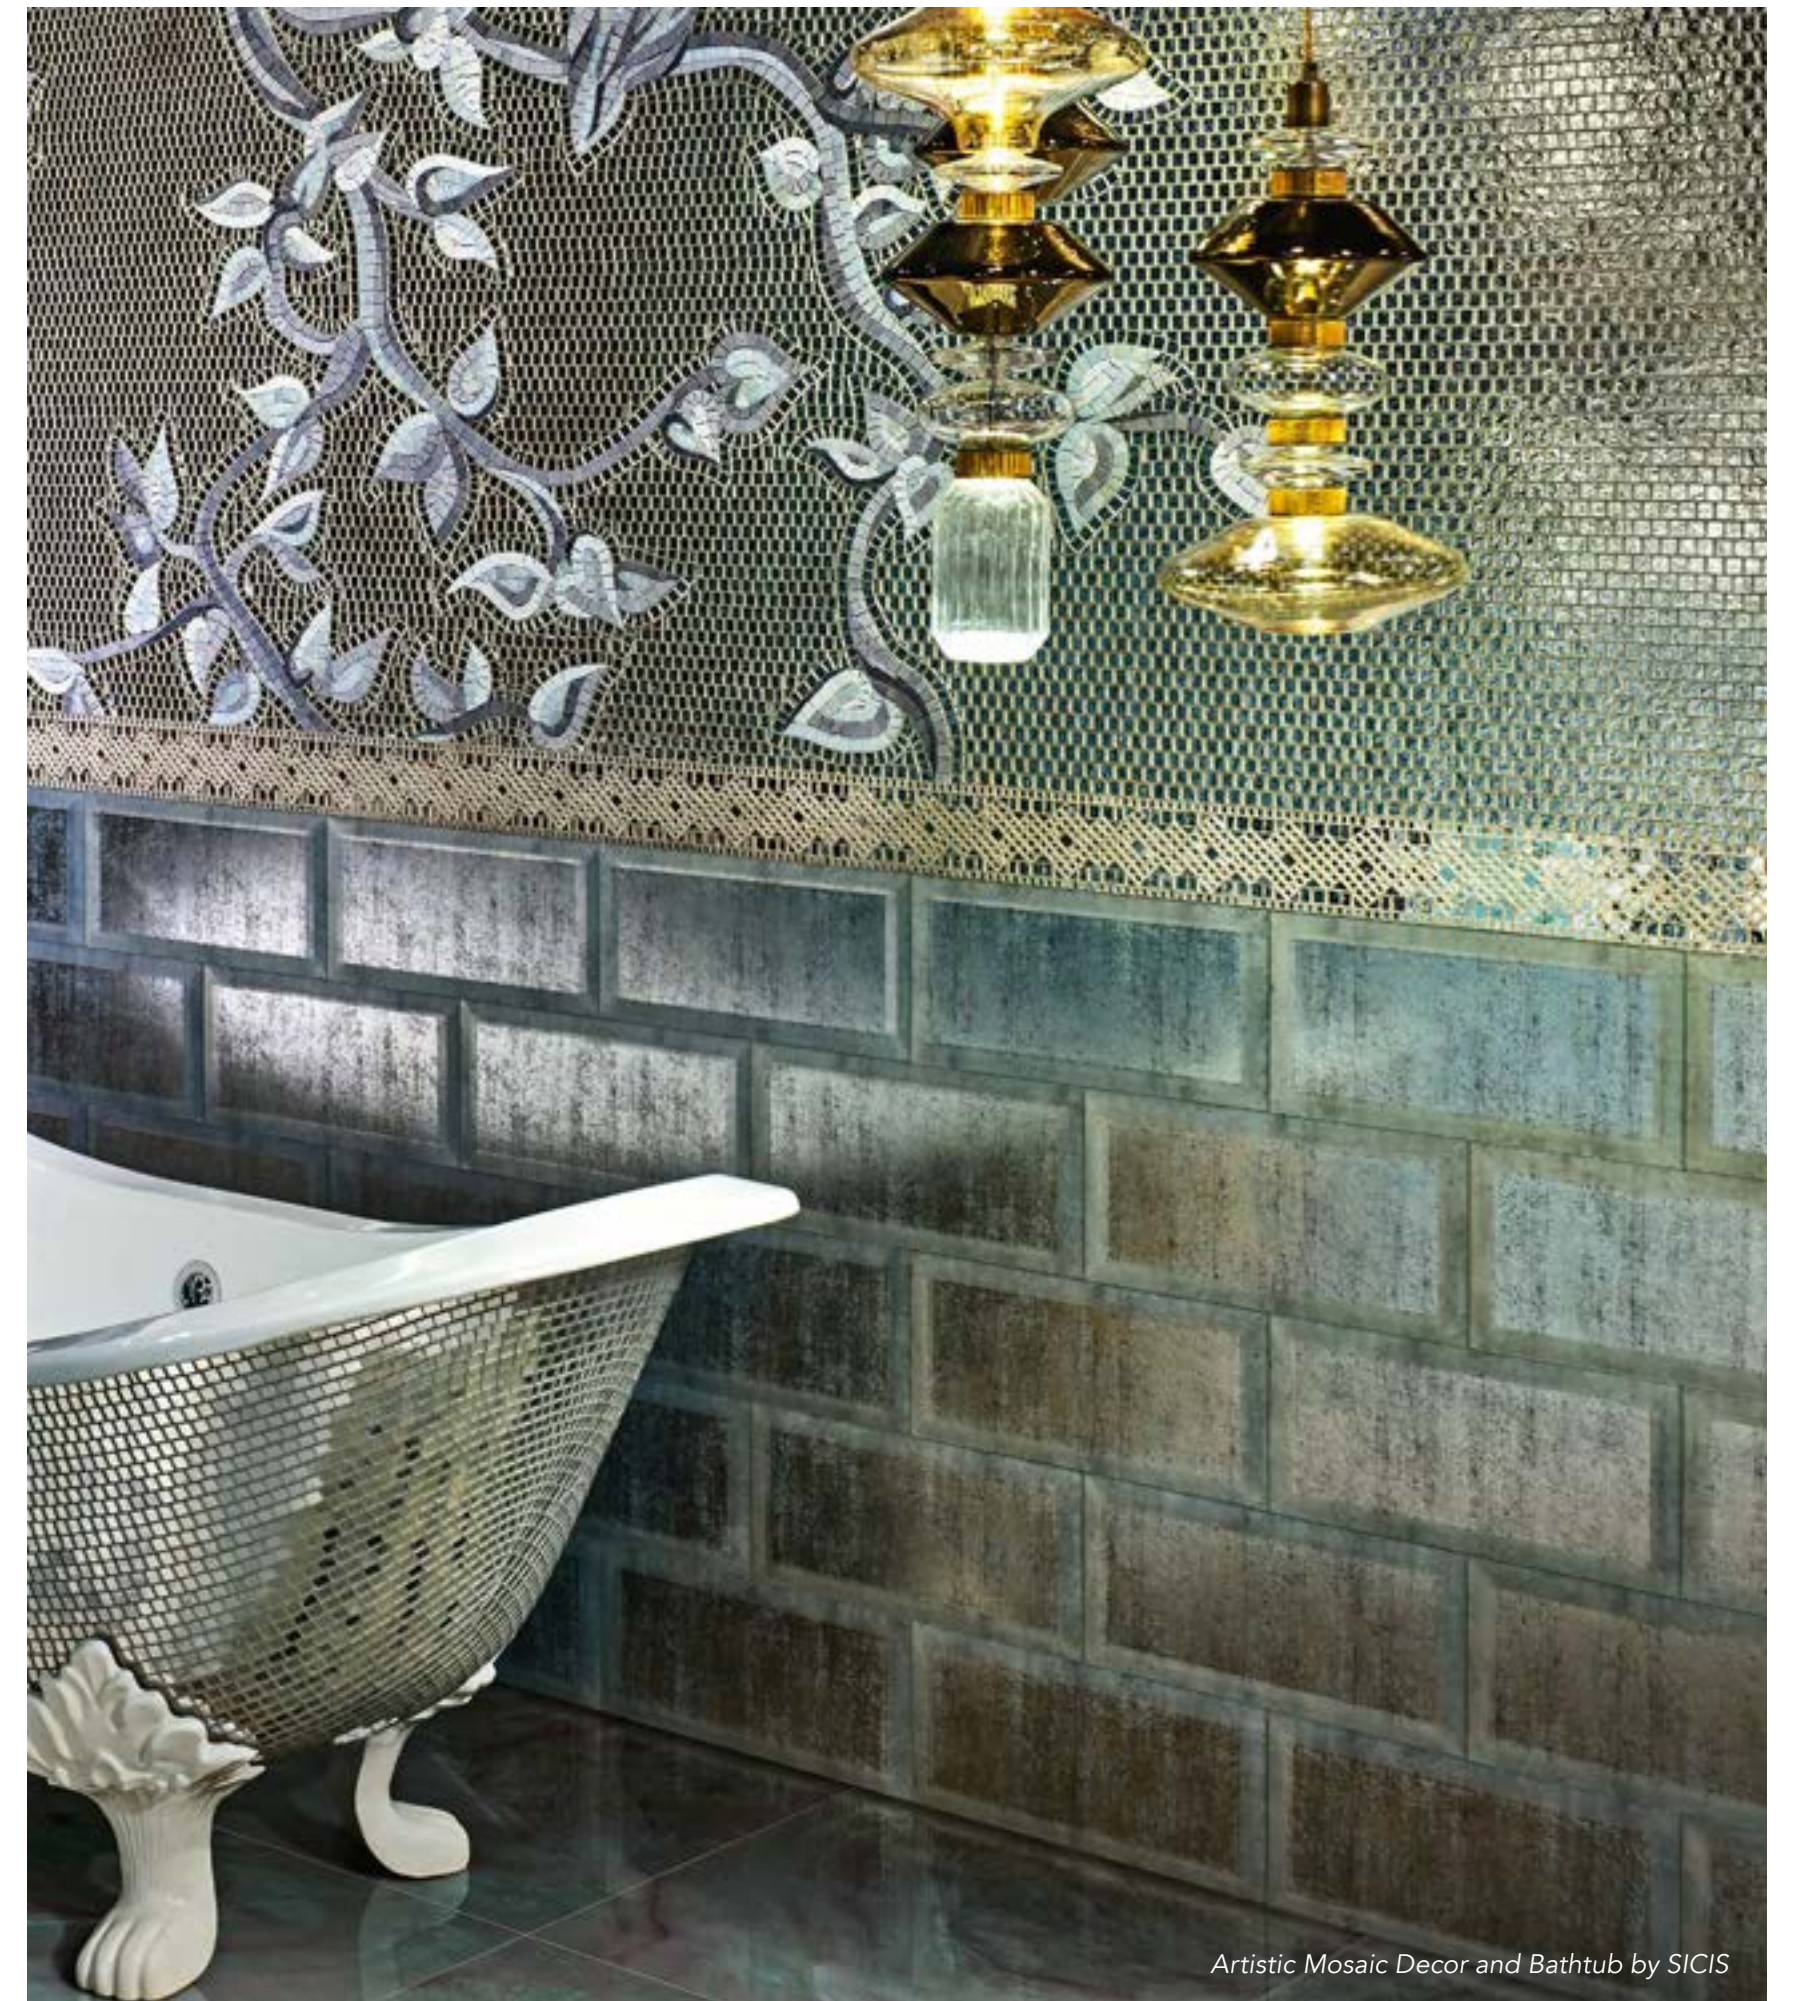

Pergamino Grey

Misura massima **120x280cm**
Max width & length 47 1/4"x110 1/4"

Fragments Grey (Inserts)

Misura pattern **95,6x318,6cm**
Pattern size 37 5/8"x125 3/8"

Artistic Mosaic

Feather Black

Artistic Mosaic Decor and Bathtub by SICIS